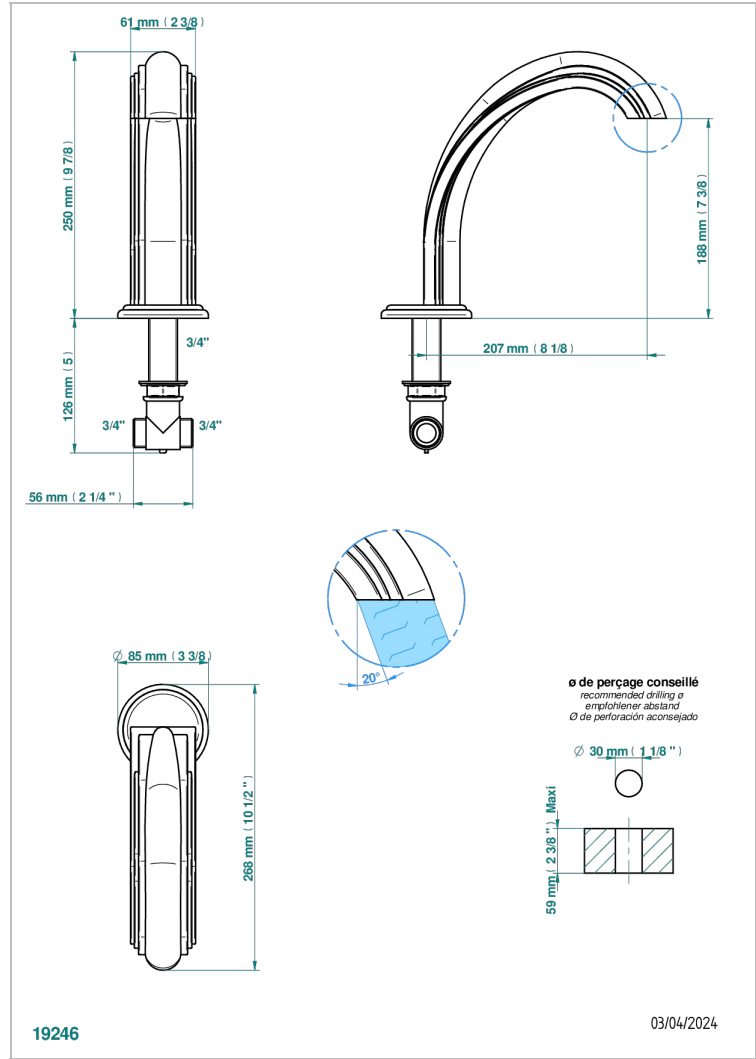

SULLY LAPIS LAZULI

A1W-29SG

Rim mounted bath spout, super goliath

CHARACTERISTIC

- Sully Lapis Lazuli
- Rim mounted bath spout, super goliath

AVAILABLE FINITIONS

Antique nickel - H28
Black ceram - D30
Blush PVD - H62
Brass color PVD - H49
Brown bronze color PVD - F33
Gold color PVD - H52