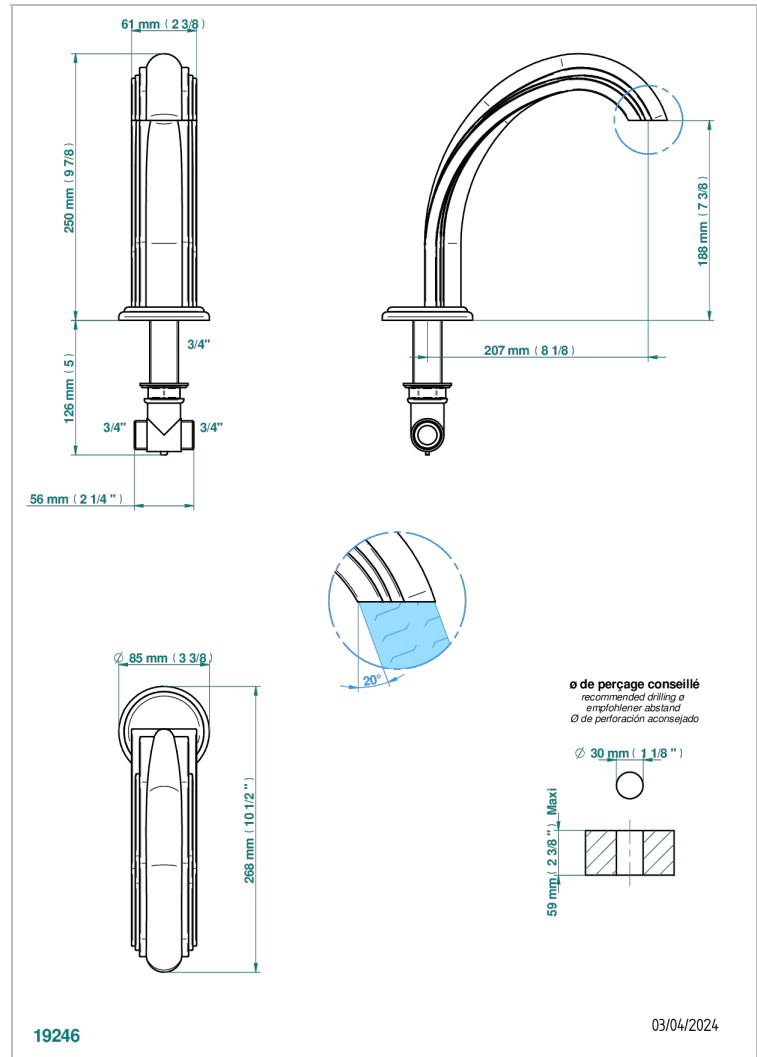

CHEVERNY RED JASPER

A1U-29SG

Bathtub spout

THG[®]
PARIS

19246

03/04/2024

CHARACTERISTIC

- Cheverny red Jasper
- Bathtub spout