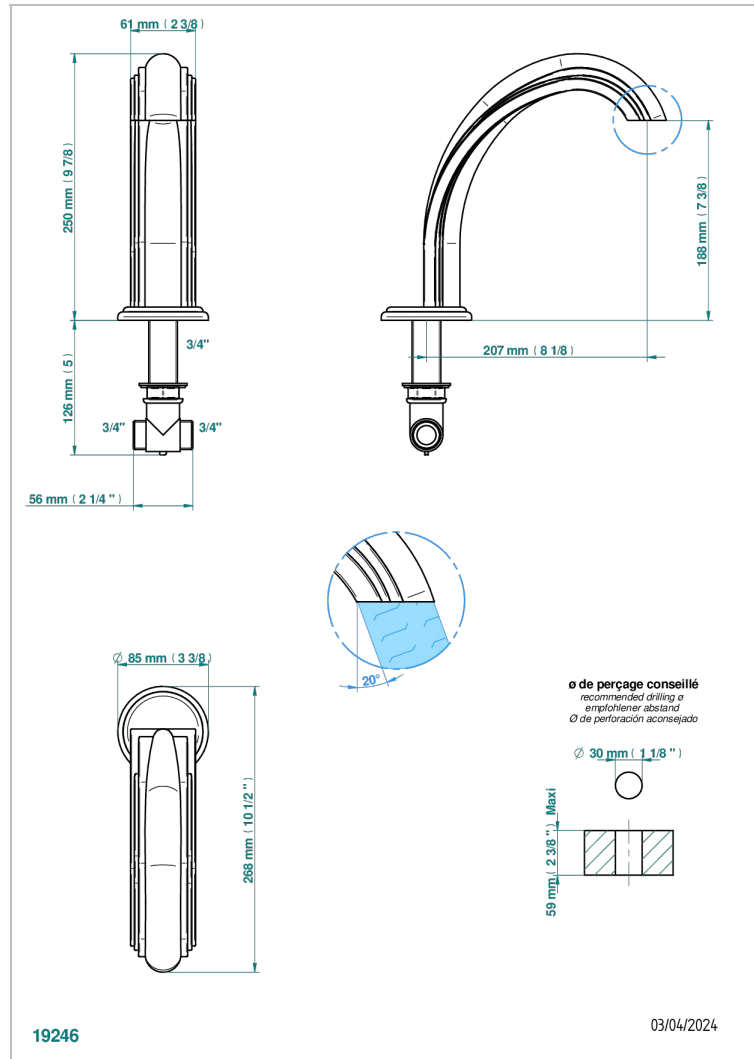

# CHEVERNY RED JASPER

A1U-29SG

Rim mounted bath spout, super goliath

THG<sup>®</sup>  
PARIS

## CHARACTERISTIC

- Cheverny red Jasper
- Rim mounted bath spout, super goliath