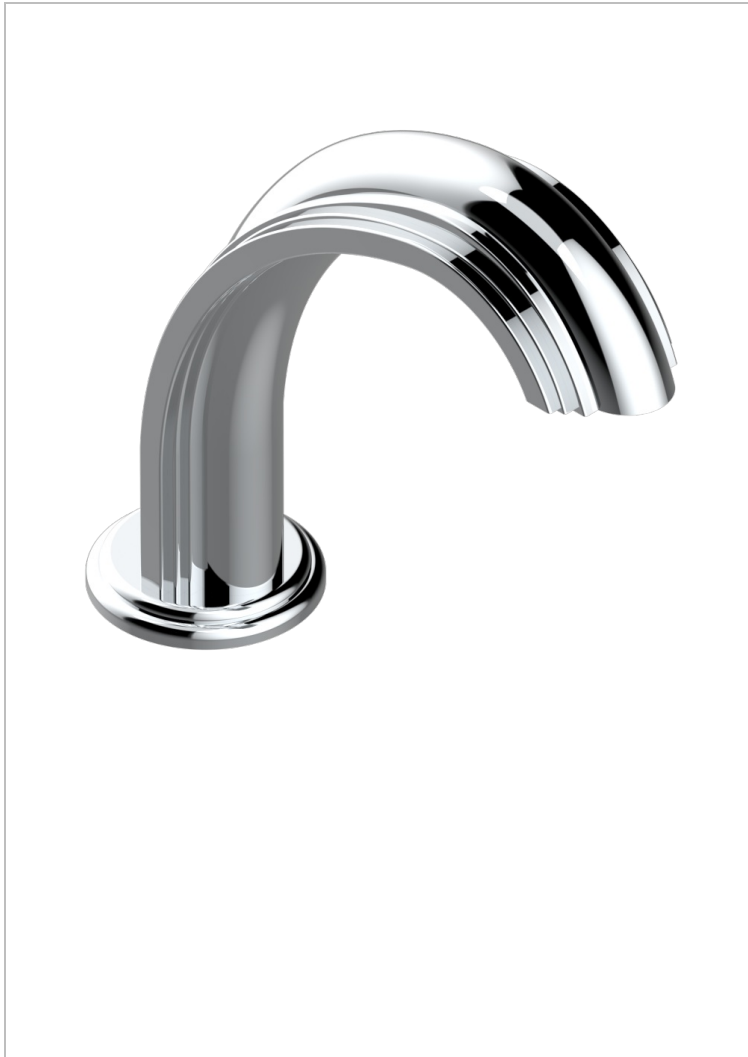

# CHEVERNY RED JASPER

A1U-29SG

Rim mounted bath spout, super goliath

THG<sup>®</sup>  
PARIS

## CHARACTERISTIC

- Cheverny red Jasper
- Rim mounted bath spout, super goliath

## AVAILABLE FINITIONS

Antique nickel - H28  
Black ceram - D30  
Blush PVD - H62  
Brass color PVD - H49  
Brown bronze color PVD - F33  
Gold color PVD - H52

Graphite PVD - H64  
Matt Umber PVD - H67  
Matt blush PVD - H60  
Matt brass color PVD - H50  
Matt brown bronze color PVD - F34  
Matt chrome - C02