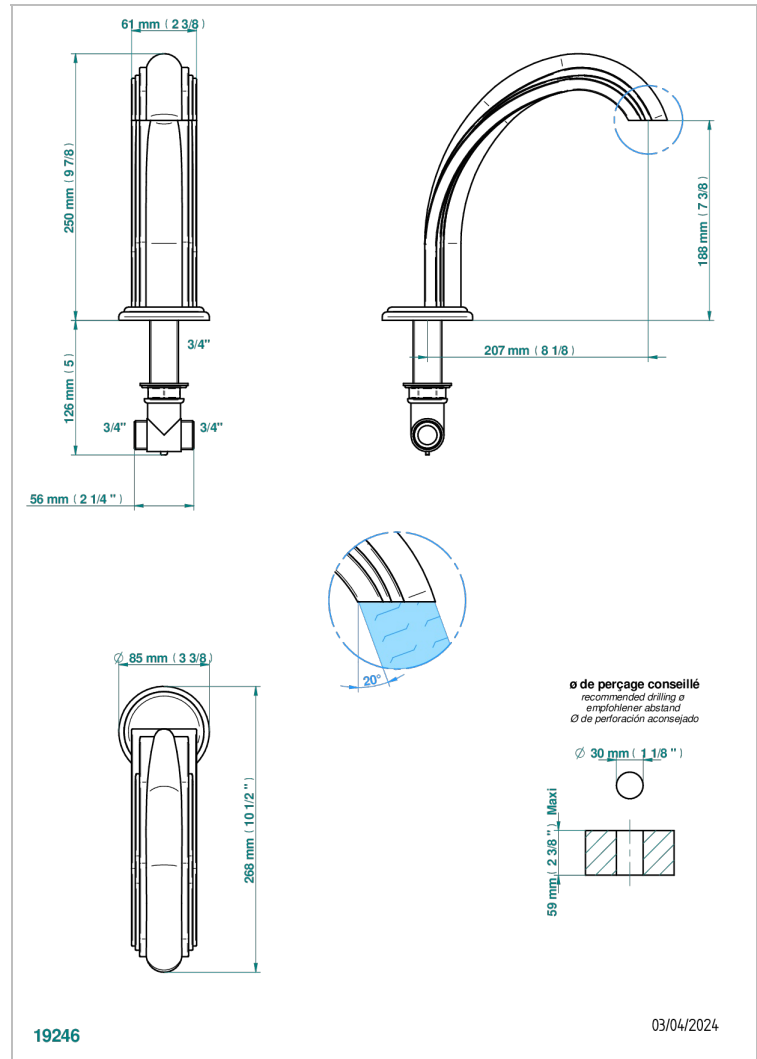

CHEVERNY LAPIS LAZULI

A1T-29SG

Bathtub spout

THG[®]
PARIS

CHARACTERISTIC

- Cheverny Lapis Lazuli
- Bathtub spout

AVAILABLE FINITIONS

Black ceram - D30
Blush PVD - H62
Brass color PVD - H49
Brown bronze color PVD - F33
Chrome polished - A02
Chrome polished / gold polished - G02

Matt nickel color PVD - H56
Nickel antique / Sovereign - H28
Nickel color PVD - H55
Nickel polished - B01
Soft gold - F30
Soft matt gold - F31

Umber PVD - H66