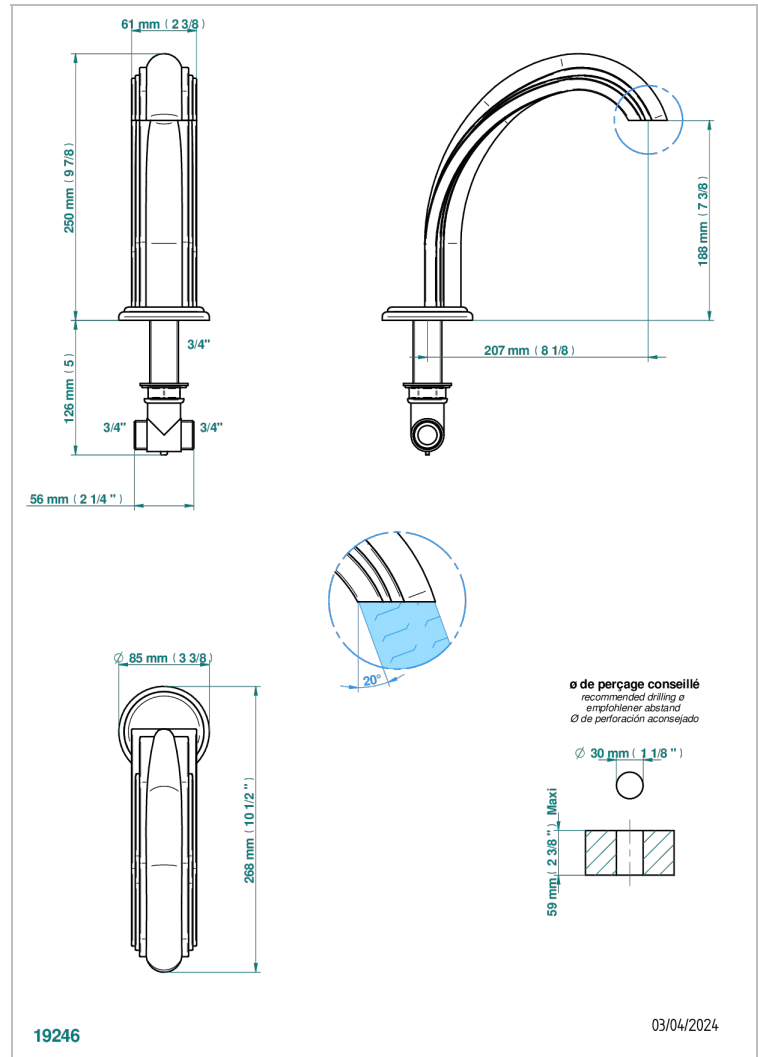

# CHEVERNY MALACHITE

A1S-29SG

Bathtub spout

THG<sup>®</sup>  
PARIS

## CHARACTERISTIC

- Cheverny Malachite
- Bathtub spout