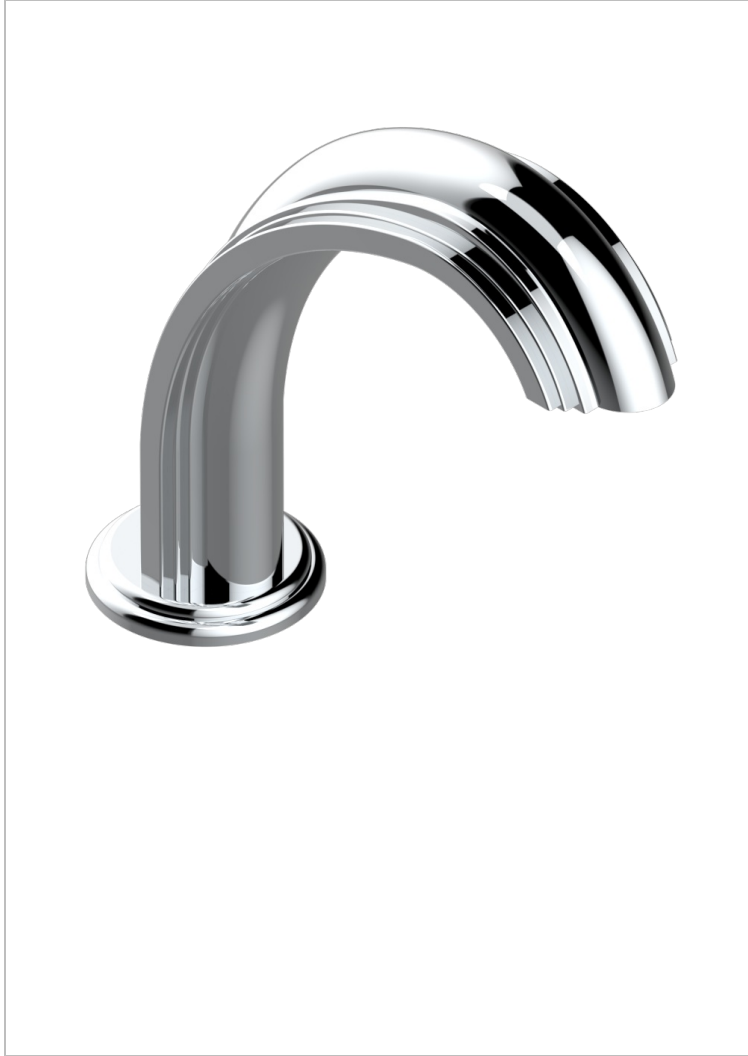

CHEVERNY MALACHITE

A1S-29SG

Rim mounted bath spout, super goliath

THG[®]
PARIS

19246

03/04/2024

CHARACTERISTIC

- Cheverny Malachite
- Rim mounted bath spout, super goliath

AVAILABLE FINITIONS

Antique nickel - H28
Black ceram - D30
Blush PVD - H62
Brass color PVD - H49
Brown bronze color PVD - F33
Gold color PVD - H52

Graphite PVD - H64
Matt Umber PVD - H67
Matt blush PVD - H60
Matt brass color PVD - H50
Matt brown bronze color PVD - F34
Matt chrome - C02

Matt gold - F07
Matt gold color PVD - H53
Matt graphite PVD - H65
Matt nickel (color finish) - C01
Matt nickel color PVD - H56
Nickel color PVD - H55

Polished chrome (color finish) - A02
Polished chrome / Polished gold (color finish) - G02
Polished gold (color finish) - F01
Polished nickel - B01
Soft gold - F30
Soft matt gold - F31
Umber PVD - H66