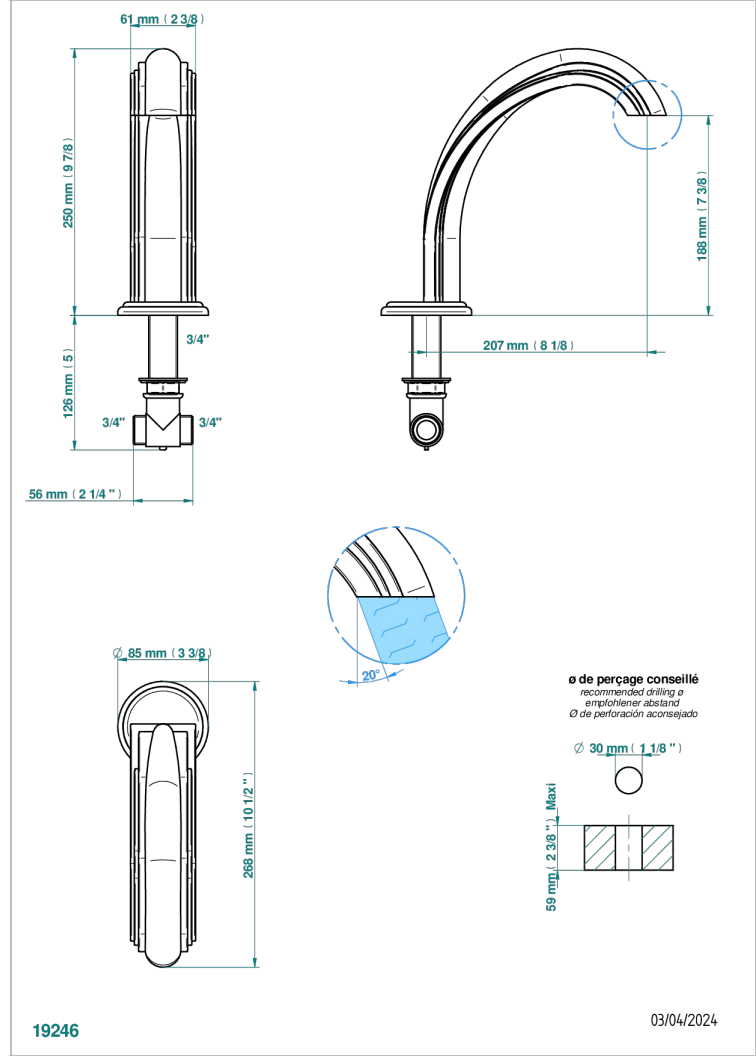

CHEVERNY MALACHITE

A1S-29SG

Rim mounted bath spout, super goliath

THG[®]
PARIS

19246

03/04/2024

CHARACTERISTIC

- Cheverny Malachite
- Rim mounted bath spout, super goliath

AVAILABLE FINITIONS

Antique nickel - H28
Black ceram - D30
Blush PVD - H62
Brass color PVD - H49
Brown bronze color PVD - F33
Gold color PVD - H52

Graphite PVD - H64
Matt Umber PVD - H67
Matt blush PVD - H60
Matt brass color PVD - H50
Matt brown bronze color PVD - F34
Matt chrome - C02