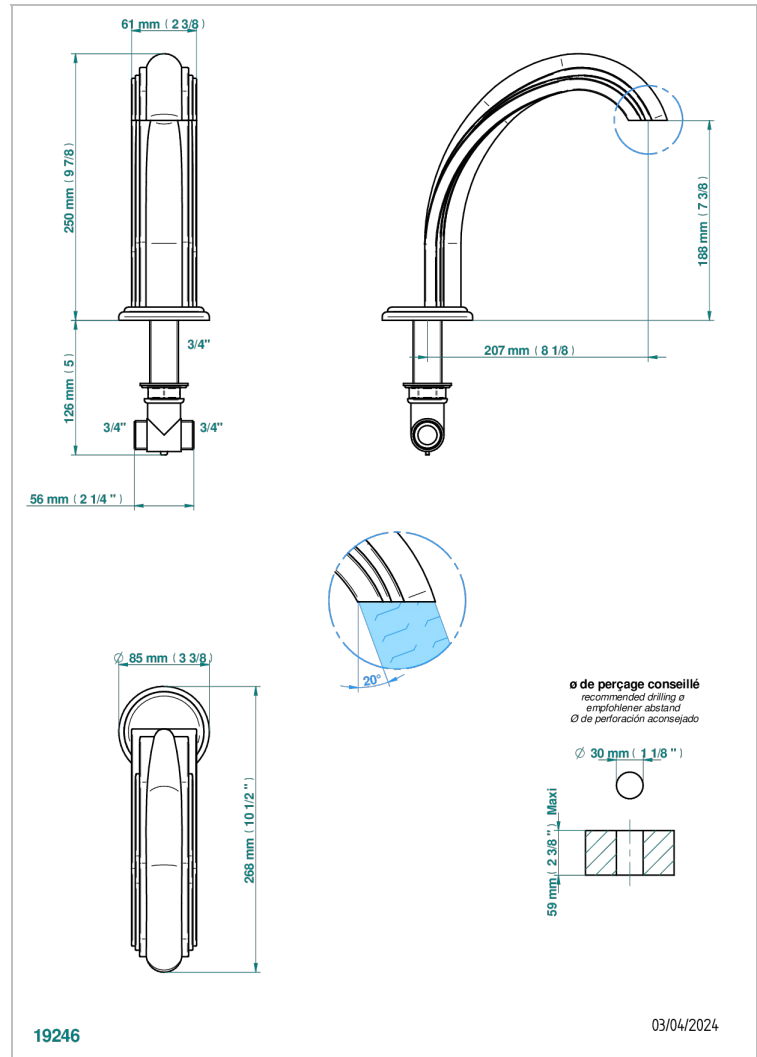

# AMBOISE BLACK ONYX

A1M-29SG

Bathtub spout

THG<sup>®</sup>  
PARIS

## CHARACTERISTIC

- Amboise Black Onyx
- Bathtub spout