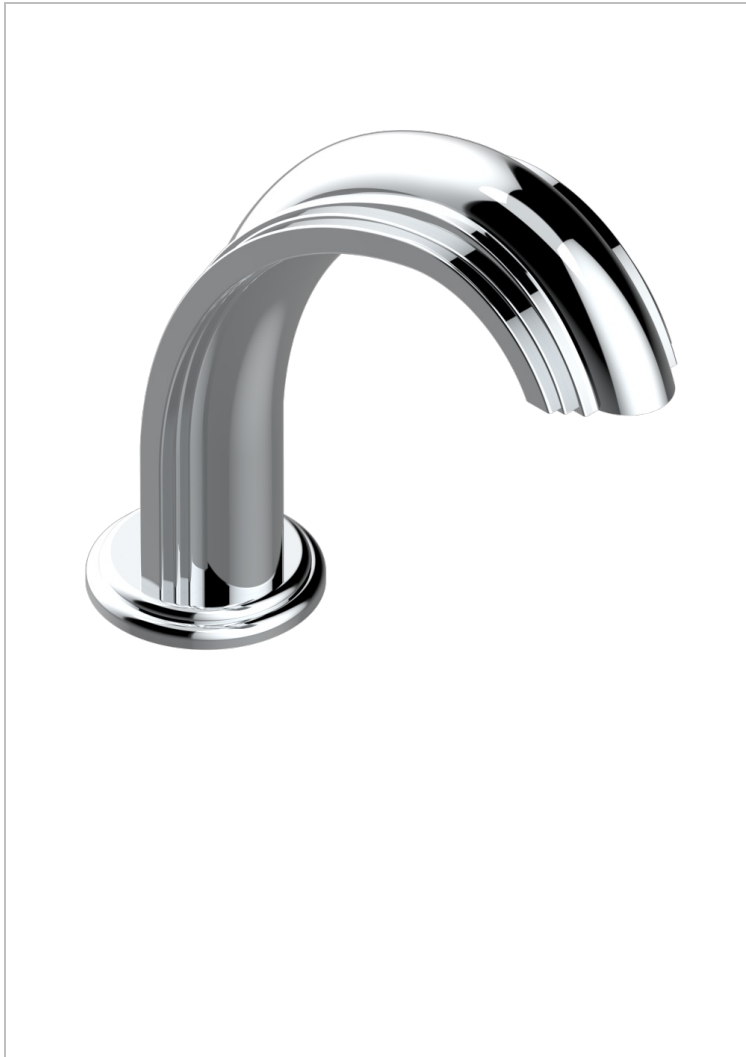

# AMBOISE BLACK ONYX

A1M-29SG

Bathtub spout

THG<sup>®</sup>  
PARIS

## CHARACTERISTIC

- Amboise Black Onyx
- Bathtub spout

## AVAILABLE FINITIONS

Black ceram - D30  
Blush PVD - H62  
Brass color PVD - H49  
Brown bronze color PVD - F33  
Chrome polished - A02  
Chrome polished / gold polished - G02

Gold color PVD - H52  
Gold mat - F07  
Gold polished - F01  
Graphite PVD - H64  
Matt Umber PVD - H67  
Matt blush PVD - H60

Matt brass color PVD - H50  
Matt brown bronze color PVD - F34  
Matt chrome (American satin) - C02  
Matt gold color PVD - H53  
Matt graphite PVD - H65  
Matt nickel (American satin) - C01

Matt nickel color PVD - H56  
Nickel antique / Sovereign - H28  
Nickel color PVD - H55  
Nickel polished - B01  
Soft gold - F30  
Soft matt gold - F31