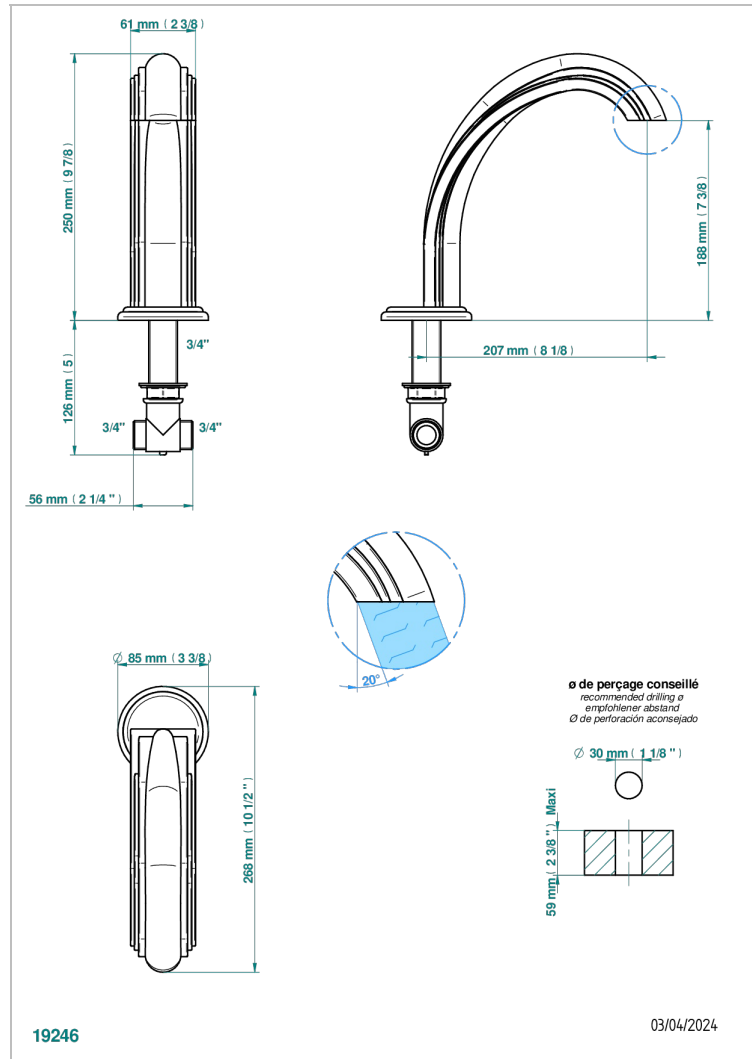

AMBOISE RED JASPER

A1L-29SG

Bathtub spout

CHARACTERISTIC

- Amboise Red Jasper
- Bathtub spout

AVAILABLE FINITIONS

Black ceram - D30
Blush PVD - H62
Brass color PVD - H49
Brown bronze color PVD - F33
Chrome polished - A02
Chrome polished / gold polished - G02

Matt nickel color PVD - H56
Nickel antique / Sovereign - H28
Nickel color PVD - H55
Nickel polished - B01
Soft gold - F30
Soft matt gold - F31

Umber PVD - H66