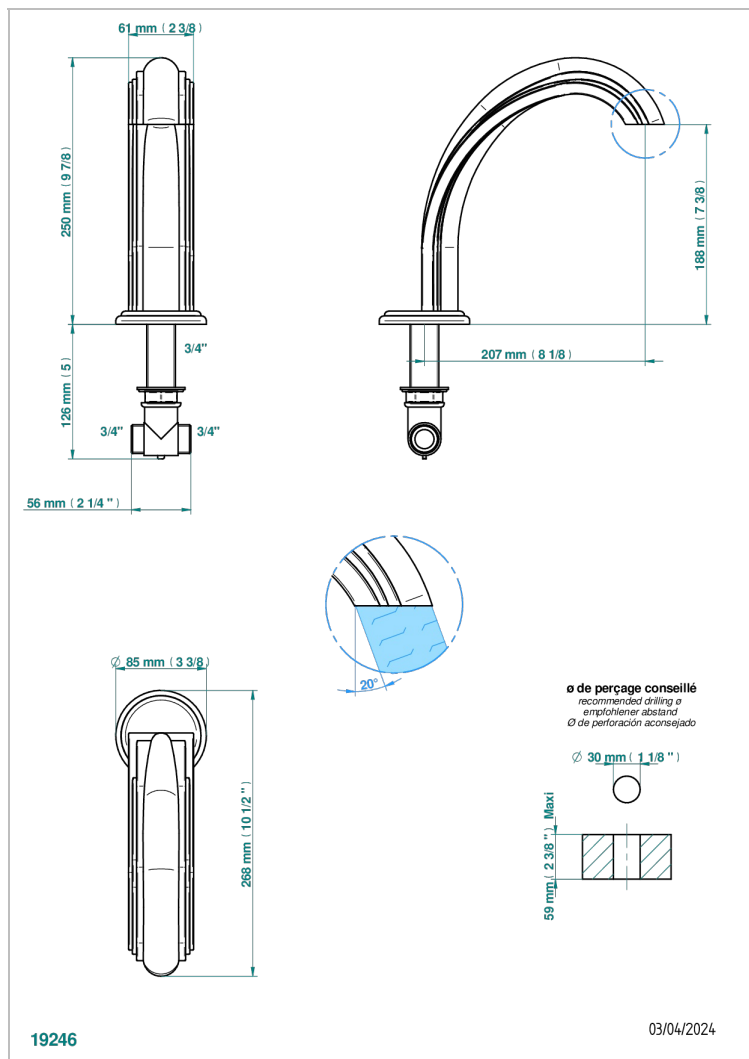

# AMBOISE LAPIS LAZULI

A1K-29SG

Bathtub spout

THG<sup>®</sup>  
PARIS

## CHARACTERISTIC

- Amboise Lapis Lazuli
- Bathtub spout