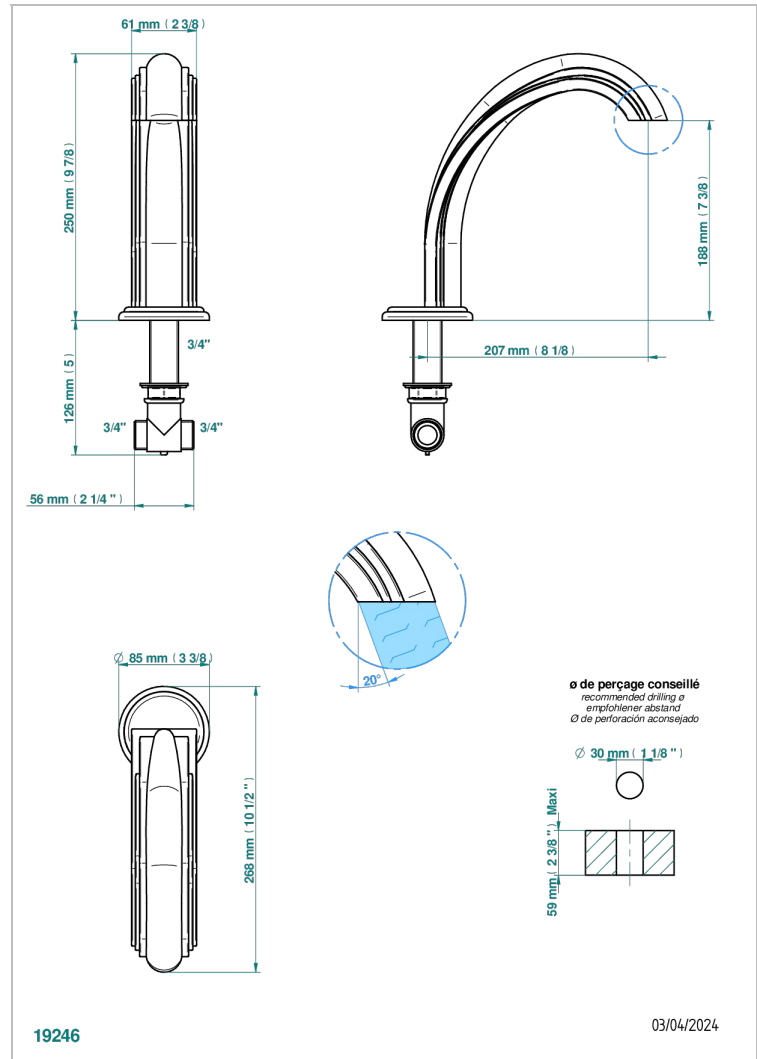

AMBOISE LAPIS LAZULI

A1K-29SG

Rim mounted bath spout, super goliath

CHARACTERISTIC

- Amboise Lapis Lazuli
- Rim mounted bath spout, super goliath

AVAILABLE FINITIONS

Antique nickel - H28
Black ceram - D30
Blush PVD - H62
Brass color PVD - H49
Brown bronze color PVD - F33
Gold color PVD - H52