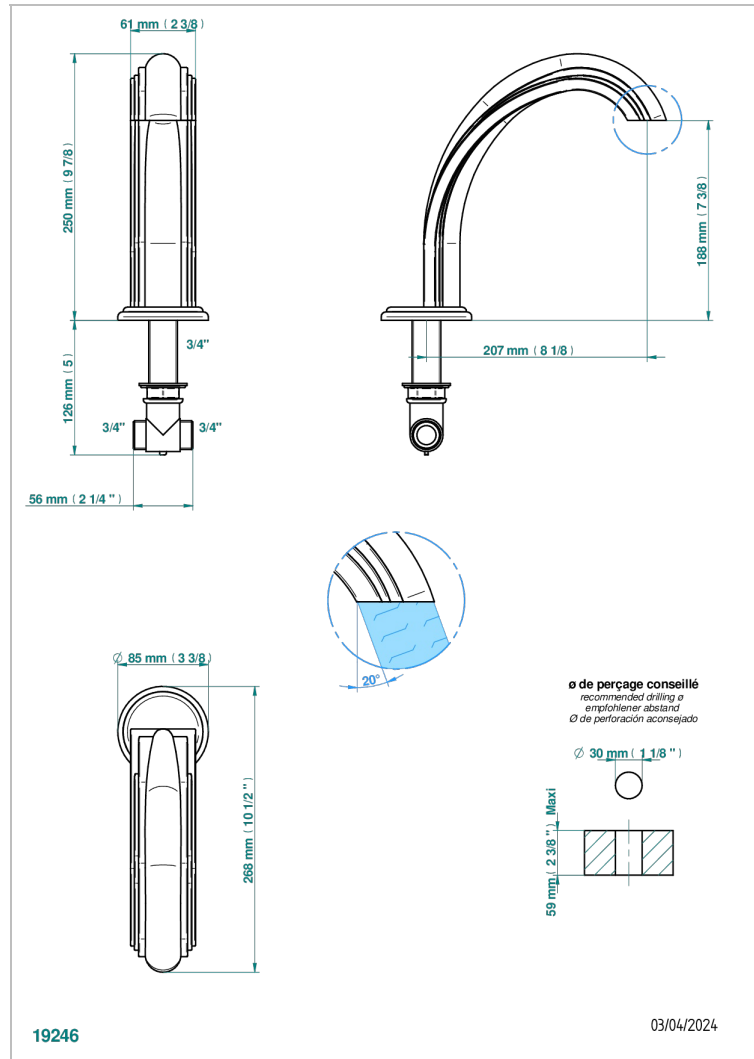

# AMBOISE LAPIS LAZULI

A1K-29SG

Rim mounted bath spout, super goliath

## CHARACTERISTIC

- Amboise Lapis Lazuli
- Rim mounted bath spout, super goliath