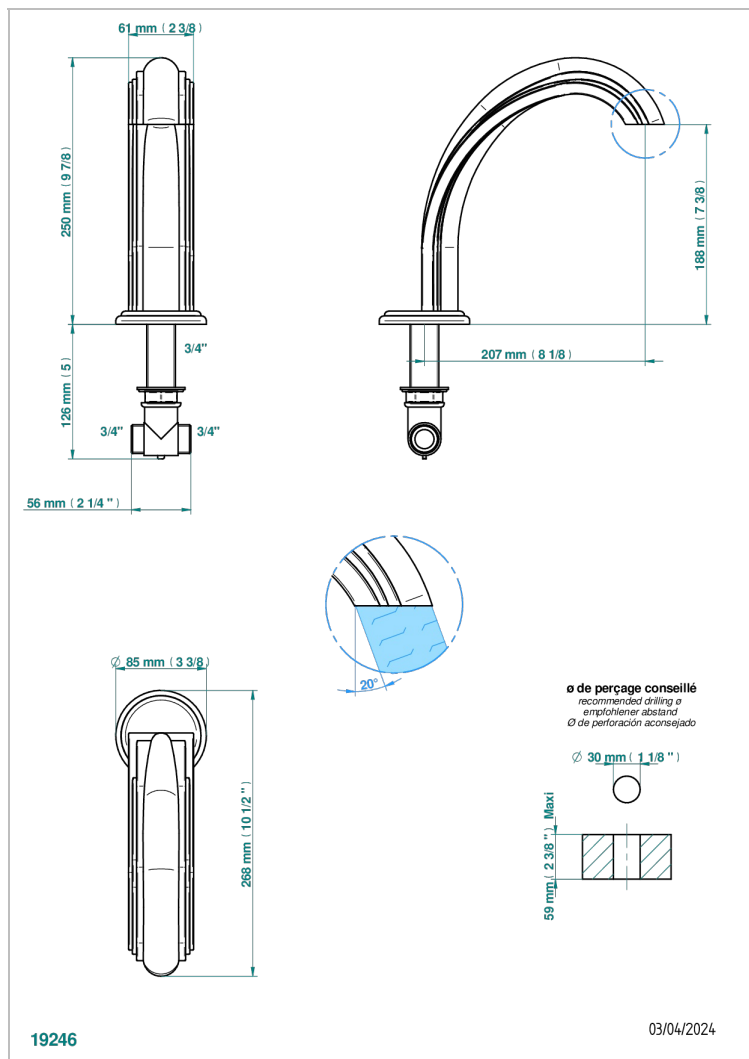

AMBOISE MALACHITE

A1J-29SG

Bathtub spout

THG[®]
PARIS

CHARACTERISTIC

- Amboise Malachite
- Bathtub spout

AVAILABLE FINITIONS

Black ceram - D30
Blush PVD - H62
Brass color PVD - H49
Brown bronze color PVD - F33
Chrome polished - A02
Chrome polished / gold polished - G02

Matt nickel color PVD - H56
Nickel antique / Sovereign - H28
Nickel color PVD - H55
Nickel polished - B01
Soft gold - F30
Soft matt gold - F31

Umber PVD - H66