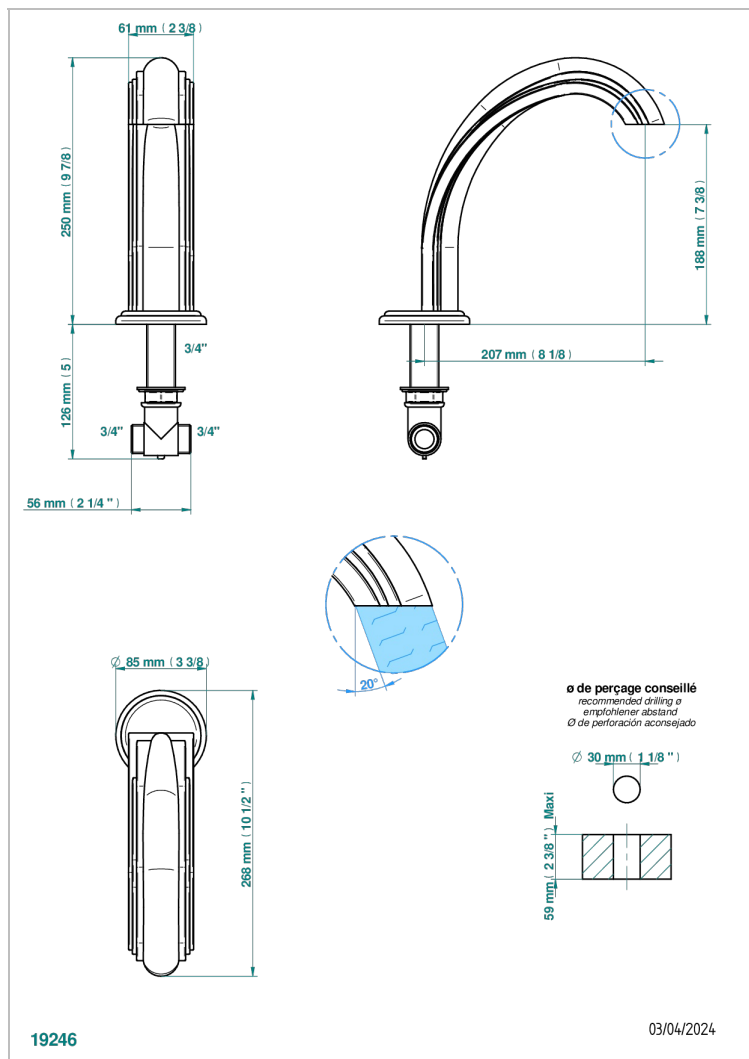

AMBOISE MALACHITE

A1J-29SG

Rim mounted bath spout, super goliath

CHARACTERISTIC

- Amboise Malachite
- Rim mounted bath spout, super goliath

AVAILABLE FINITIONS

Antique nickel - H28
Black ceram - D30
Blush PVD - H62
Brass color PVD - H49
Brown bronze color PVD - F33
Gold color PVD - H52