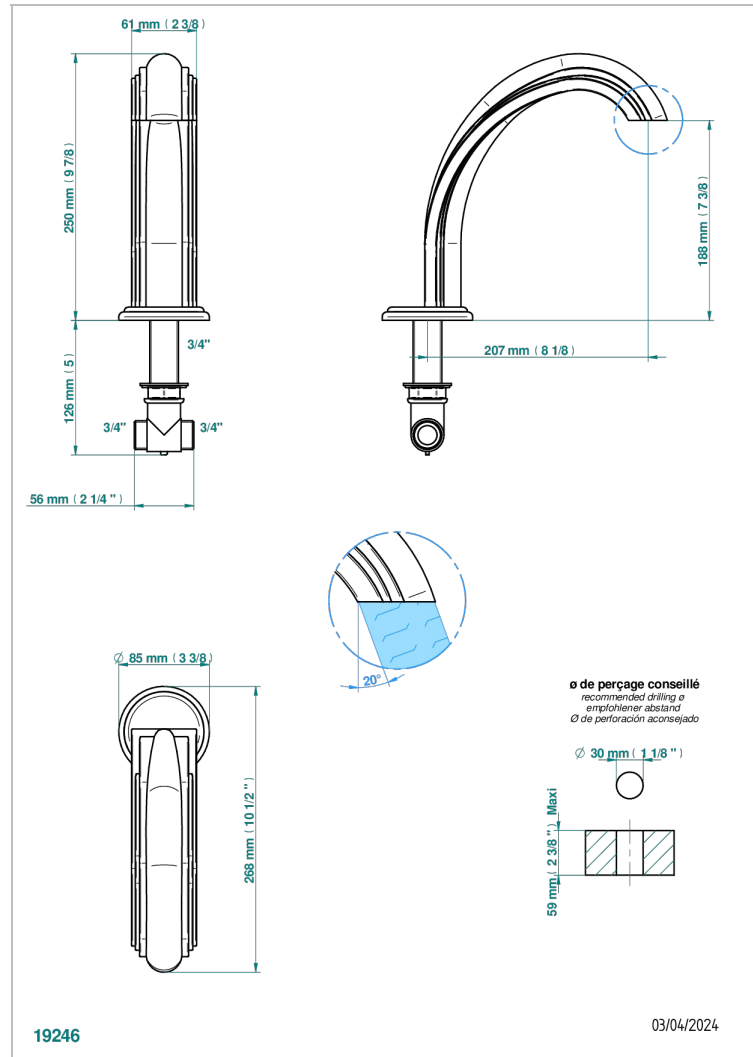

AMBOISE MALACHITE

A1J-29SG

Rim mounted bath spout, super goliath

CHARACTERISTIC

- Amboise Malachite
- Rim mounted bath spout, super goliath

AVAILABLE FINITIONS

Antique nickel - H28
Black ceram - D30
Blush PVD - H62
Brass color PVD - H49
Brown bronze color PVD - F33
Gold color PVD - H52