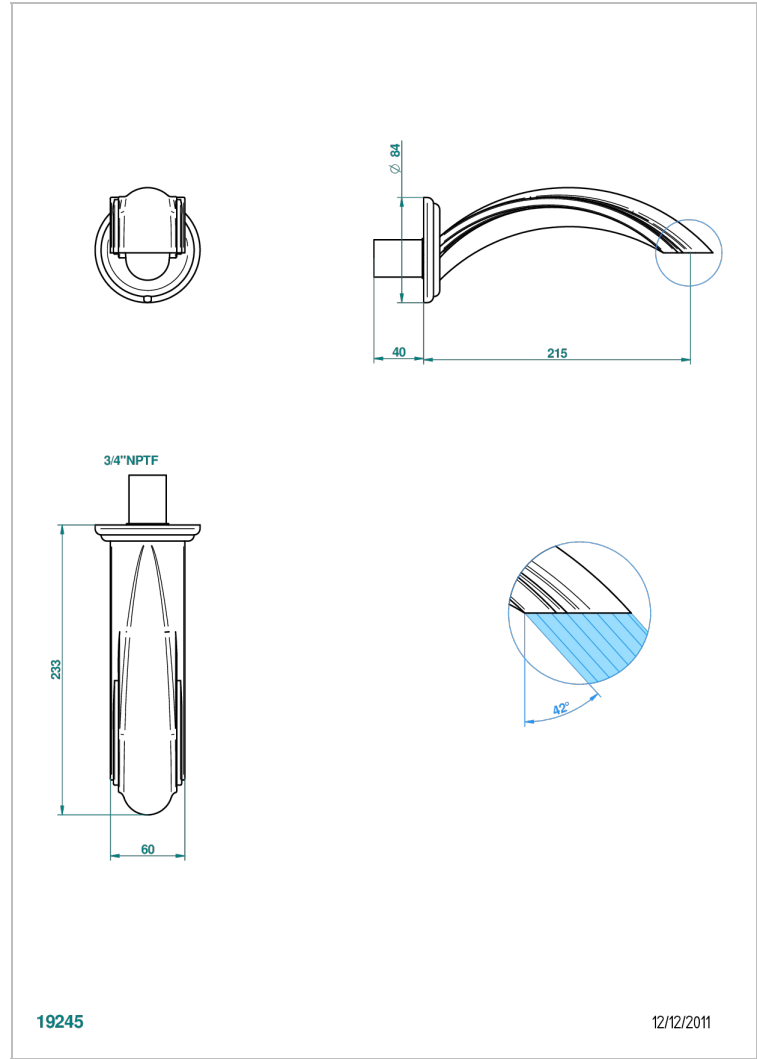

# CHEVERNY BLACK ONYX

U1V-22SG/US

Wall mounted tub spout

THG<sup>®</sup>  
PARIS