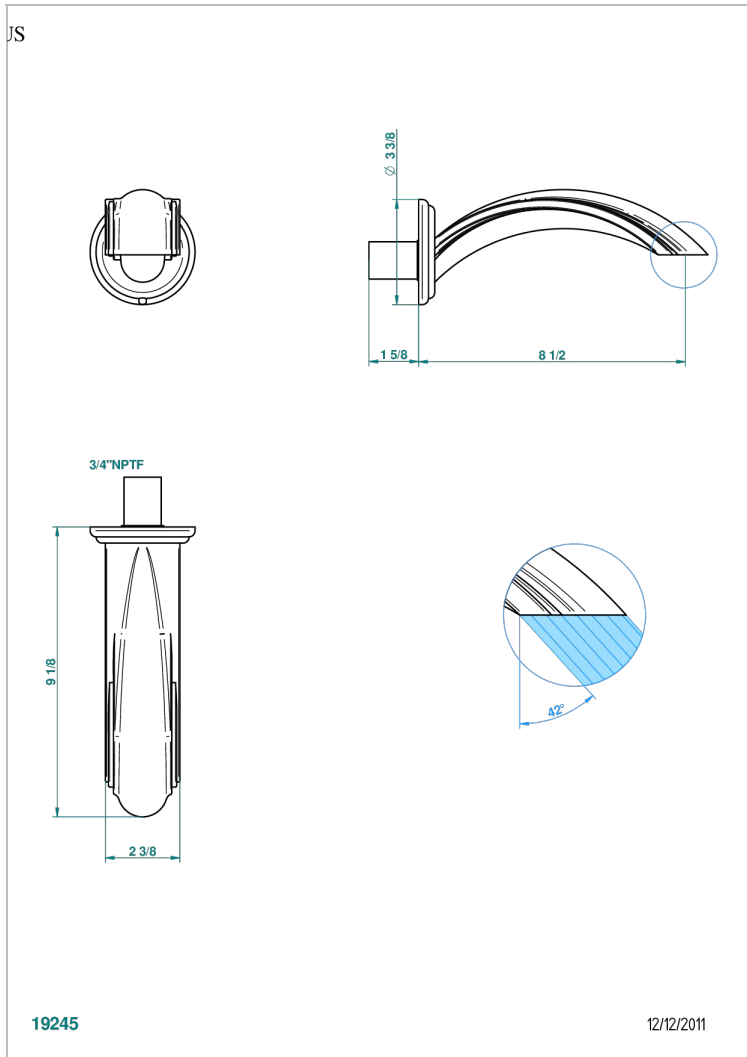

# CHEVERNY ONICE NEGRO

U1V-22SG/US

Wall mounted tub spout

THG<sup>®</sup>  
PARIS