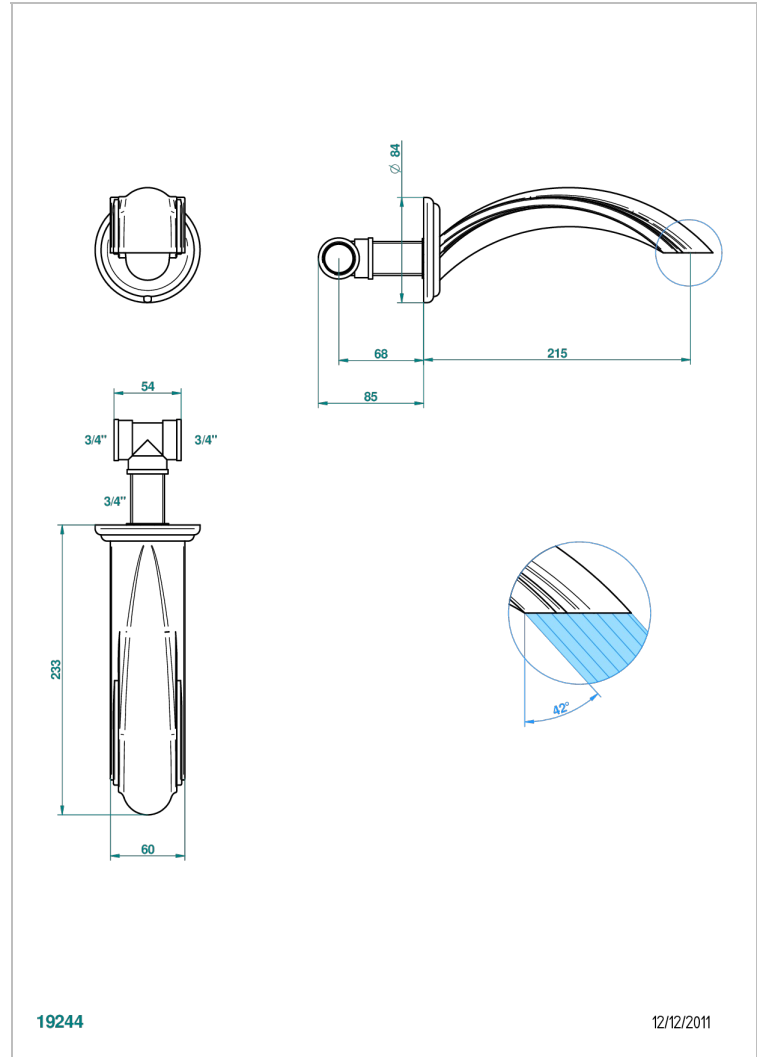

CHEVERNY BLACK ONYX

U1V-22SG

Wall mounted super goliath bath spout

CHARACTERISTIC

- Cheverny black Onyx
- Wall mounted super goliath bath spout

AVAILABLE FINITIONS

Antique nickel - H28
Black ceram - D30
Blush PVD - H62
Brass color PVD - H49
Brown bronze color PVD - F33
Gold color PVD - H52