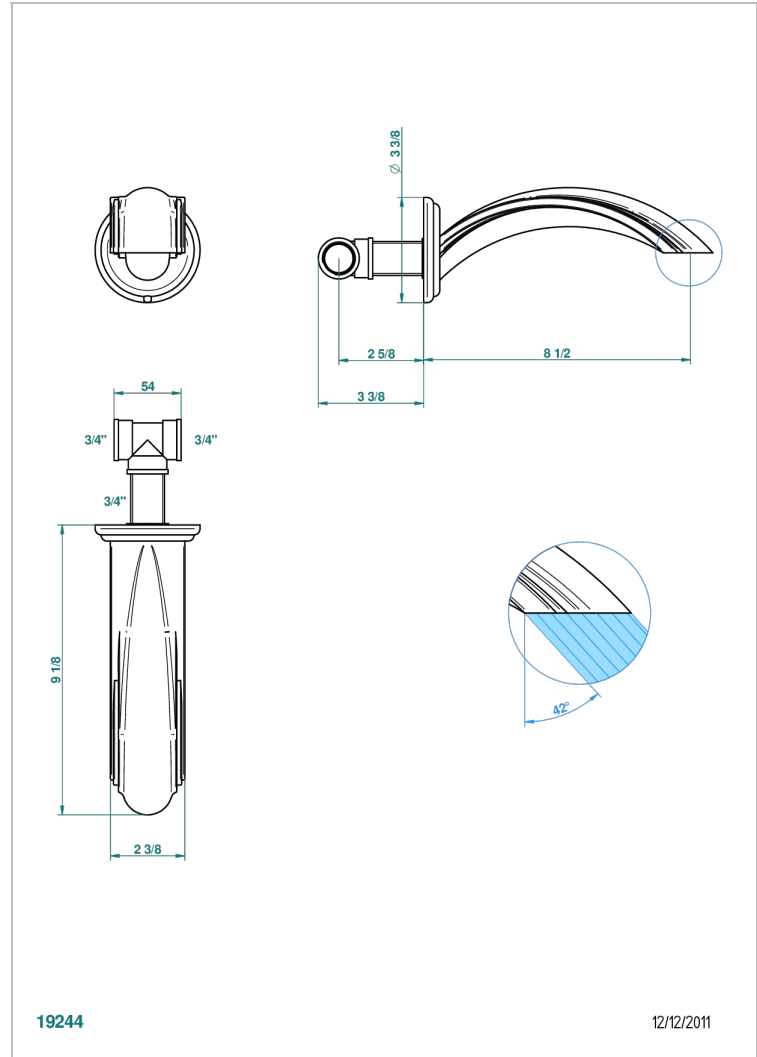

CHEVERNY BLACK ONYX

U1V-22SG

Wall mounted super goliath bath spout

19244

12/12/2011

CHARACTERISTIC

- Cheverny black Onyx
- Wall mounted super goliath bath spout

AVAILABLE FINITIONS

Antique nickel - H28
Black ceram - D30
Blush PVD - H62
Brass color PVD - H49
Brown bronze color PVD - F33
Gold color PVD - H52

Graphite PVD - H64
Matt Umber PVD - H67
Matt blush PVD - H60
Matt brass color PVD - H50
Matt brown bronze color PVD - F34
Matt chrome - C02