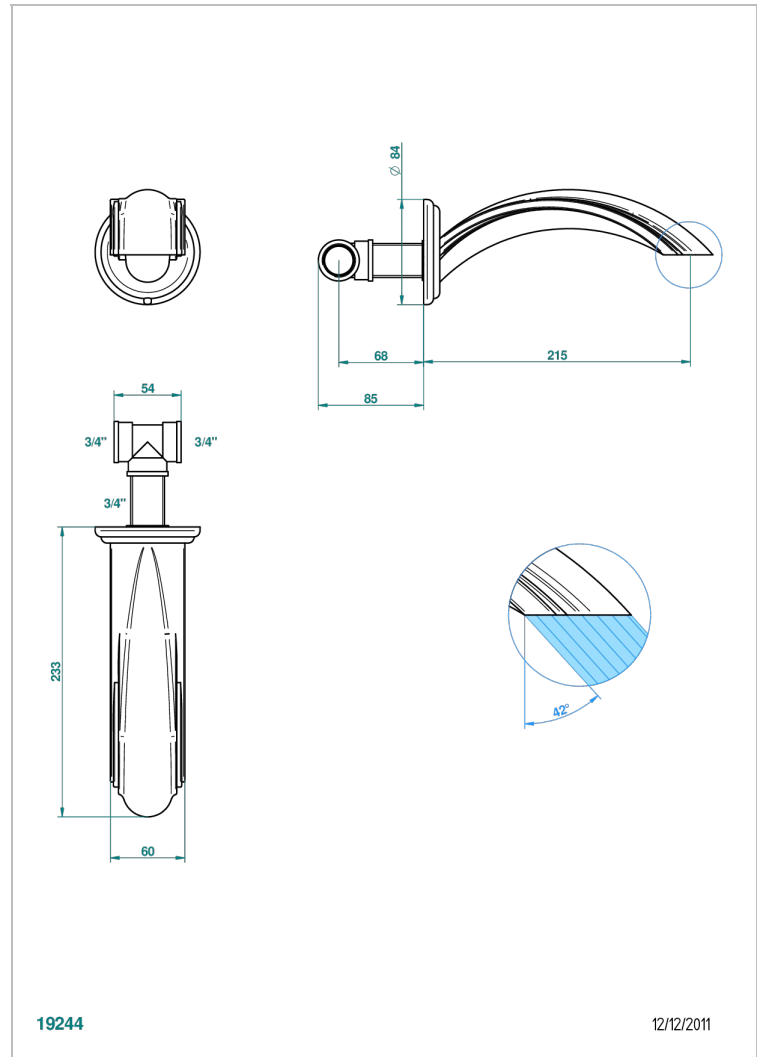

SULLY WHITE ONYX

U1S-22SG

Wall mounted super goliath bath spout

THG[®]
PARIS

19244

12/12/2011

CHARACTERISTIC

- Sully white onyx
- Wall mounted super goliath bath spout

AVAILABLE FINITIONS

Antique nickel - H28
Black ceram - D30
Blush PVD - H62
Brass color PVD - H49
Brown bronze color PVD - F33
Gold color PVD - H52

Graphite PVD - H64
Matt Umber PVD - H67
Matt blush PVD - H60
Matt brass color PVD - H50
Matt brown bronze color PVD - F34
Matt chrome - C02

Matt gold - F07
Matt gold color PVD - H53
Matt graphite PVD - H65
Matt nickel (color finish) - C01
Matt nickel color PVD - H56
Nickel color PVD - H55

Polished chrome (color finish) - A02
Polished chrome / Polished gold (color finish) - G02
Polished gold (color finish) - F01
Polished nickel - B01
Soft gold - F30
Soft matt gold - F31
Umber PVD - H66