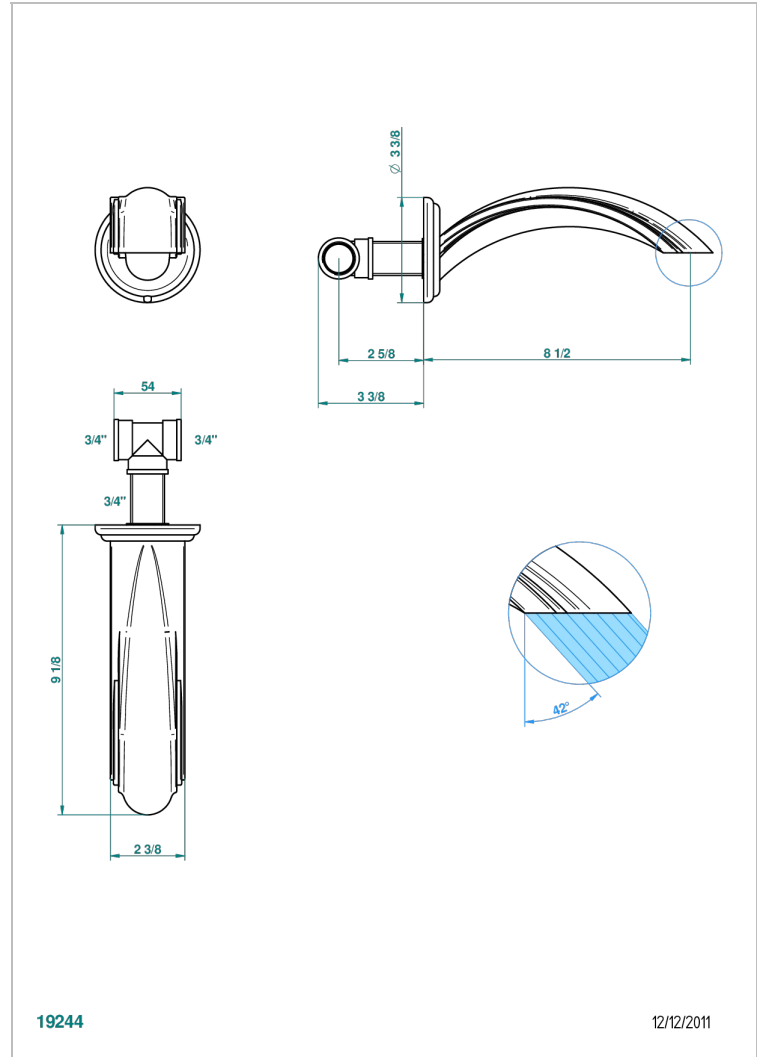

SULLY WHITE ONYX

U1S-22SG

Wall mounted super goliath bath spout

THG[®]
PARIS

CHARACTERISTIC

- Sully white onyx
- Wall mounted super goliath bath spout

AVAILABLE FINITIONS

Antique nickel - H28
Black ceram - D30
Blush PVD - H62
Brass color PVD - H49
Brown bronze color PVD - F33
Gold color PVD - H52