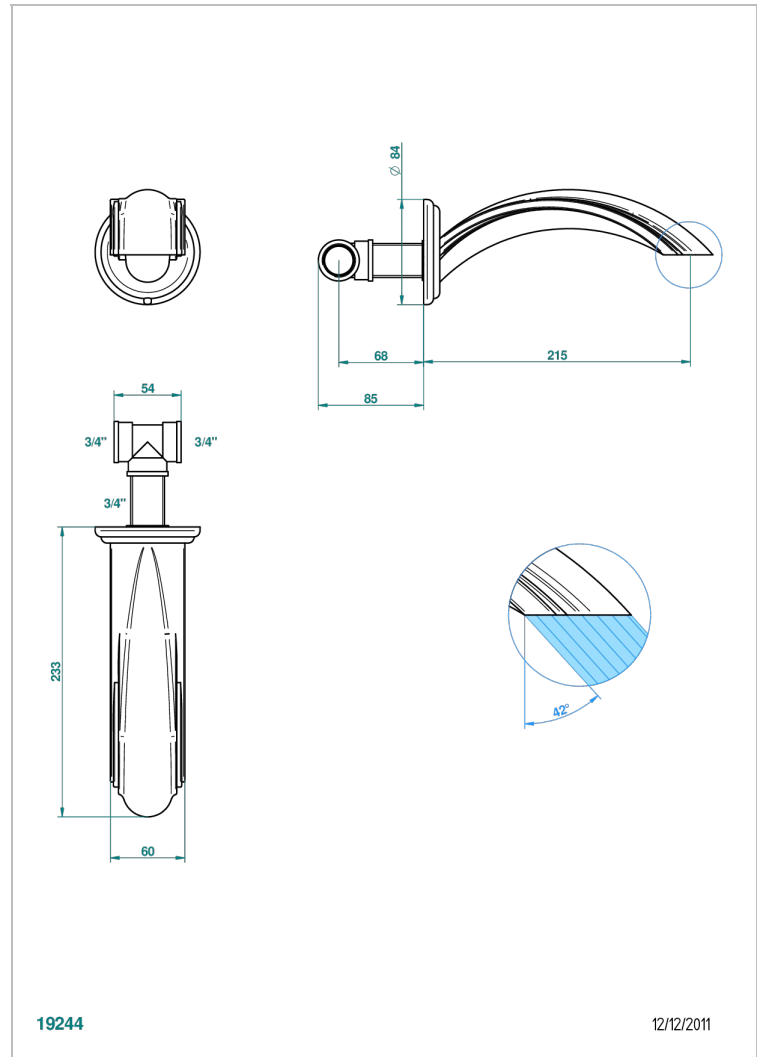

SULLY WHITE ONYX

U1S-22SG

Wall mounted super goliath bath spout

THG[®]
PARIS

CHARACTERISTIC

- Sully white onyx
- Wall mounted super goliath bath spout

AVAILABLE FINITIONS

Antique nickel - H28
Black ceram - D30
Blush PVD - H62
Brass color PVD - H49
Brown bronze color PVD - F33
Gold color PVD - H52

Graphite PVD - H64
Matt Umber PVD - H67
Matt blush PVD - H60
Matt brass color PVD - H50
Matt brown bronze color PVD - F34
Matt chrome - C02

Matt gold - F07
Matt gold color PVD - H53
Matt graphite PVD - H65
Matt nickel (color finish) - C01
Matt nickel color PVD - H56
Nickel color PVD - H55