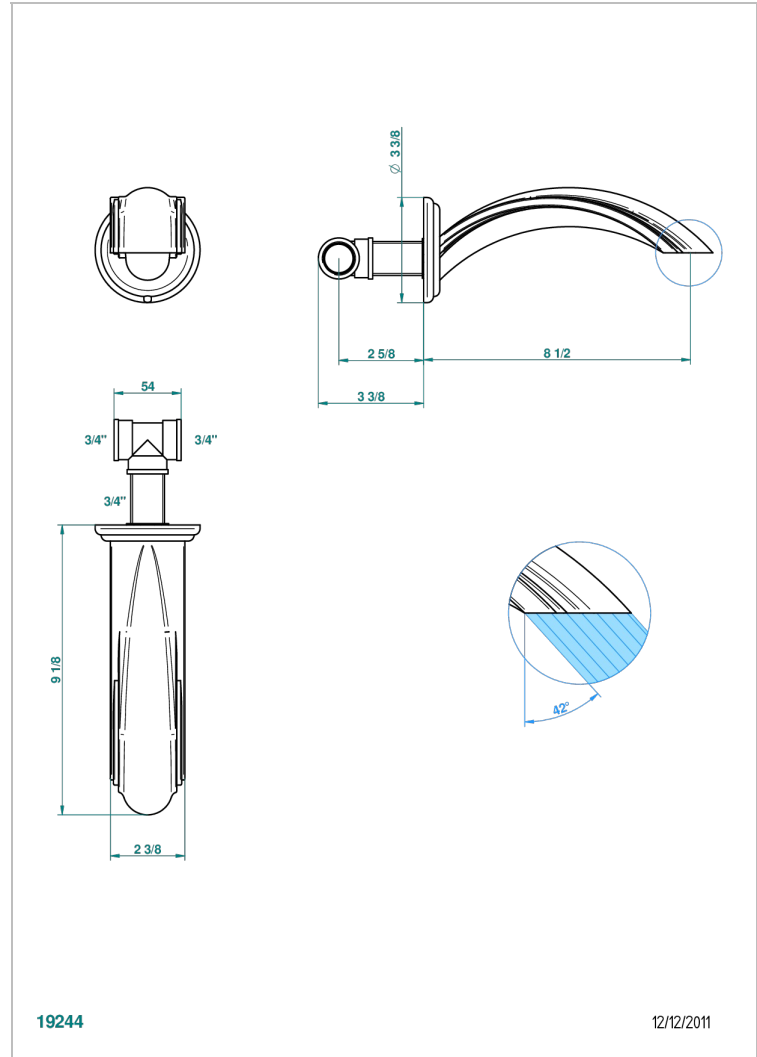

# SULLY WHITE ONYX

U1S-22SG

Wall mounted super goliath bath spout

THG<sup>®</sup>  
PARIS

19244

12/12/2011

## CHARACTERISTIC

- Sully white onyx
- Wall mounted super goliath bath spout

## AVAILABLE FINITIONS

Antique nickel - H28  
Black ceram - D30  
Blush PVD - H62  
Brass color PVD - H49  
Brown bronze color PVD - F33  
Gold color PVD - H52

Graphite PVD - H64  
Matt Umber PVD - H67  
Matt blush PVD - H60  
Matt brass color PVD - H50  
Matt brown bronze color PVD - F34  
Matt chrome - C02