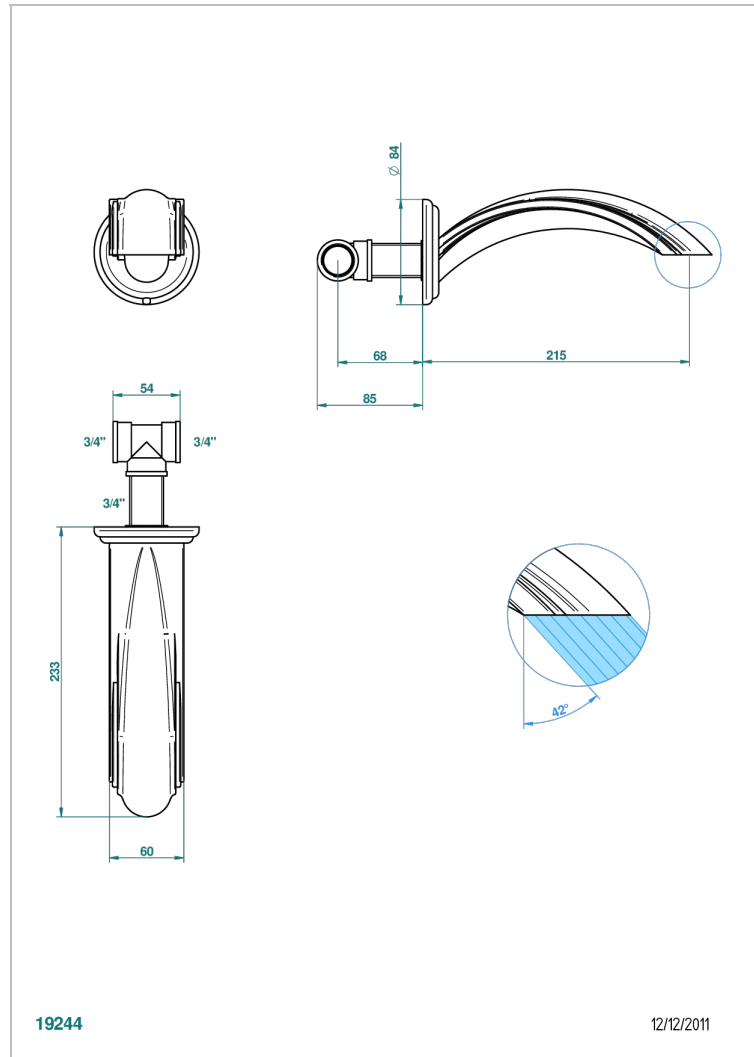

PANTHERE BLACK CRYSTAL

A2K-22SG

Wall mounted super goliath bath spout

THG[®]
PARIS

CHARACTERISTIC

- Panthère Black crystal
- Wall mounted super goliath bath spout

AVAILABLE FINITIONS

Antique nickel - H28
Black ceram - D30
Blush PVD - H62
Brass color PVD - H49
Brown bronze color PVD - F33
Gold color PVD - H52

Graphite PVD - H64
Lacquered light bronze - D01
Matt Umber PVD - H67
Matt blush PVD - H60
Matt brass color PVD - H50
Matt brown bronze color PVD - F34

Matt chrome - C02
Matt gold - F07
Matt gold color PVD - H53
Matt graphite PVD - H65
Matt nickel (color finish) - C01
Matt nickel color PVD - H56

Nickel color PVD - H55
Polished chrome (color finish) - A02
Polished chrome / Polished gold (color finish) - G02
Polished gold (color finish) - F01
Polished nickel - B01
Soft gold - F30

Soft matt gold - F31
Umber PVD - H66
Varnished matt antique red copper (color finish) - H07