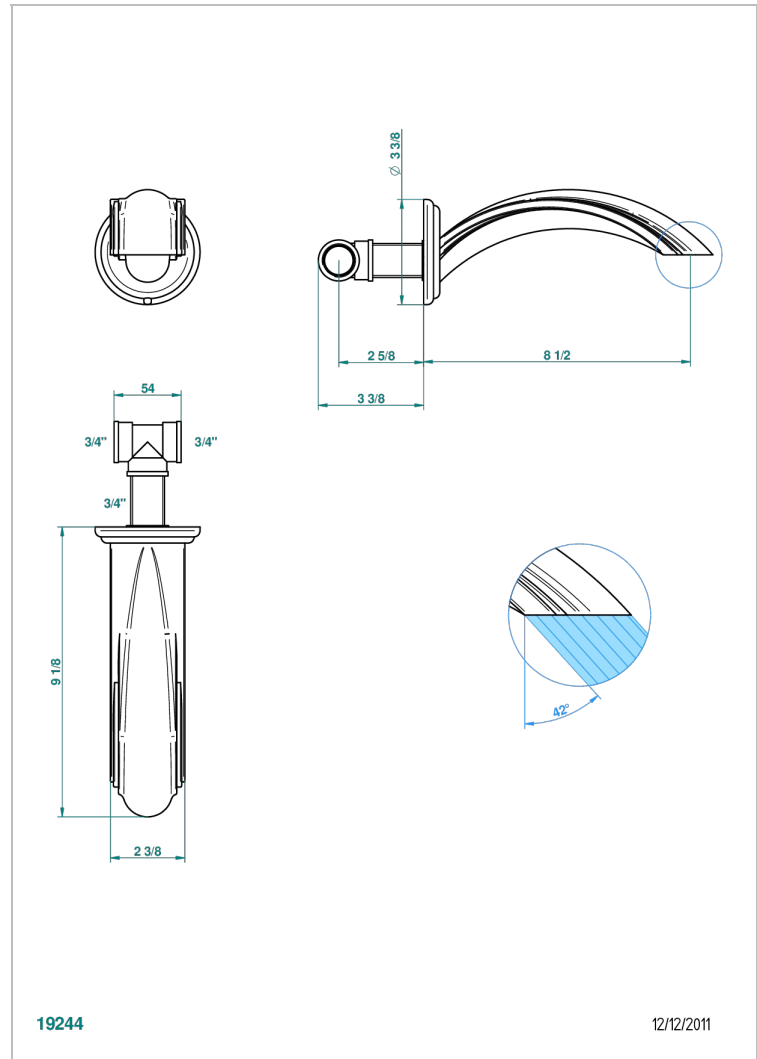

# PANTHERE BLACK CRYSTAL

A2K-22SG

Wall mounted super goliath bath spout

THG<sup>®</sup>  
PARIS

## CHARACTERISTIC

- Panthère Black crystal
- Wall mounted super goliath bath spout

## AVAILABLE FINITIONS

Antique nickel - H28  
Black ceram - D30  
Blush PVD - H62  
Brass color PVD - H49  
Brown bronze color PVD - F33  
Gold color PVD - H52

Graphite PVD - H64  
Lacquered light bronze - D01  
Matt Umber PVD - H67  
Matt blush PVD - H60  
Matt brass color PVD - H50  
Matt brown bronze color PVD - F34