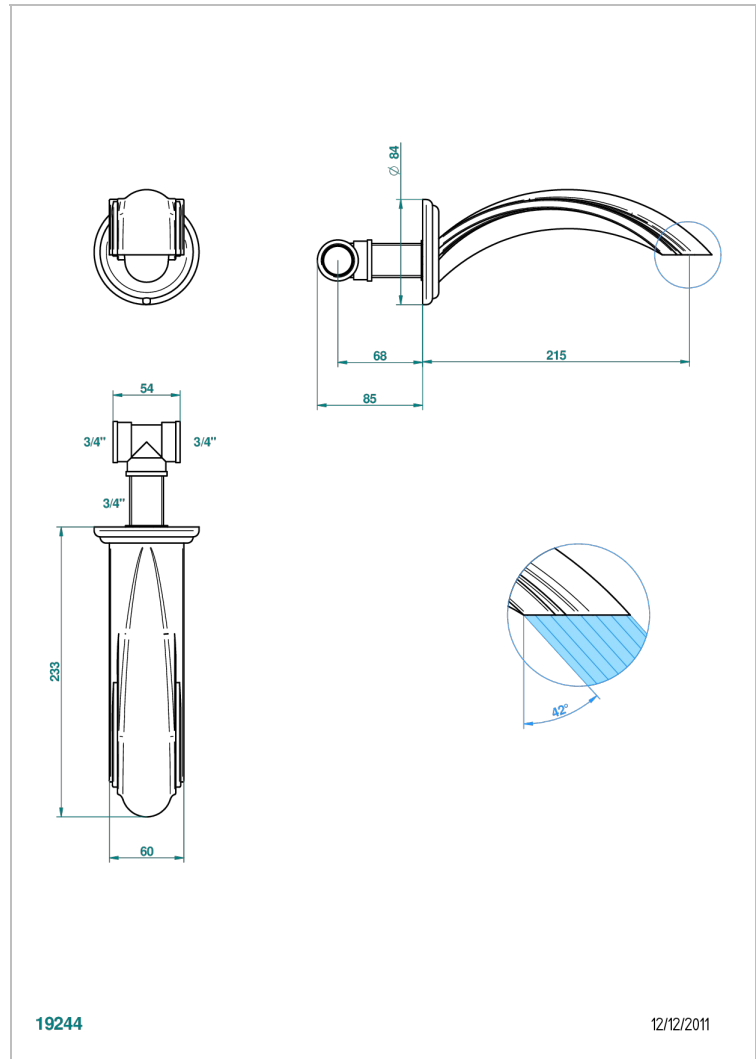

PANTHERE CLEAR CRYSTAL

A2H-22SG

Wall mounted super goliath bath spout

THG[®]
PARIS

CHARACTERISTIC

- Panthere Clear crystal
- Wall mounted super goliath bath spout

AVAILABLE FINITIONS

Antique nickel - H28
Black ceram - D30
Blush PVD - H62
Brass color PVD - H49
Brown bronze color PVD - F33
Gold color PVD - H52

Graphite PVD - H64
Lacquered light bronze - D01
Matt Umber PVD - H67
Matt blush PVD - H60
Matt brass color PVD - H50
Matt brown bronze color PVD - F34

Matt chrome - C02
Matt gold - F07
Matt gold color PVD - H53
Matt graphite PVD - H65
Matt nickel (color finish) - C01
Matt nickel color PVD - H56

Nickel color PVD - H55
Polished chrome (color finish) - A02
Polished chrome / Polished gold (color finish) - G02
Polished gold (color finish) - F01
Polished nickel - B01
Soft gold - F30

Soft matt gold - F31
Umber PVD - H66
Varnished matt antique red copper (color finish) - H07