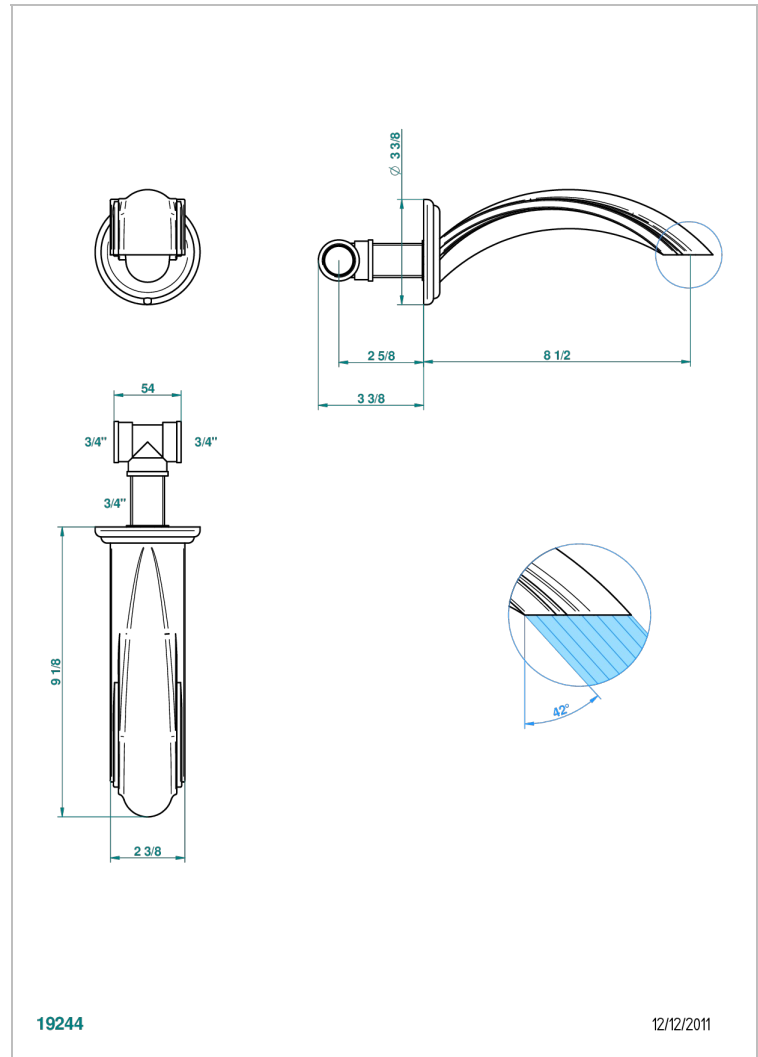

PANTHERE CLEAR CRYSTAL

A2H-22SG

Wall mounted super goliath bath spout

THG[®]
PARIS

CHARACTERISTIC

- Panthere Clear crystal
- Wall mounted super goliath bath spout

AVAILABLE FINITIONS

Antique nickel - H28
Black ceram - D30
Blush PVD - H62
Brass color PVD - H49
Brown bronze color PVD - F33
Gold color PVD - H52

Graphite PVD - H64
Lacquered light bronze - D01
Matt Umber PVD - H67
Matt blush PVD - H60
Matt brass color PVD - H50
Matt brown bronze color PVD - F34

Matt chrome - C02
Matt gold - F07
Matt gold color PVD - H53
Matt graphite PVD - H65
Matt nickel (color finish) - C01
Matt nickel color PVD - H56

Nickel color PVD - H55
Polished chrome (color finish) - A02
Polished chrome / Polished gold (color finish) - G02
Polished gold (color finish) - F01
Polished nickel - B01
Soft gold - F30

Soft matt gold - F31
Umber PVD - H66
Varnished matt antique red copper (color finish) - H07