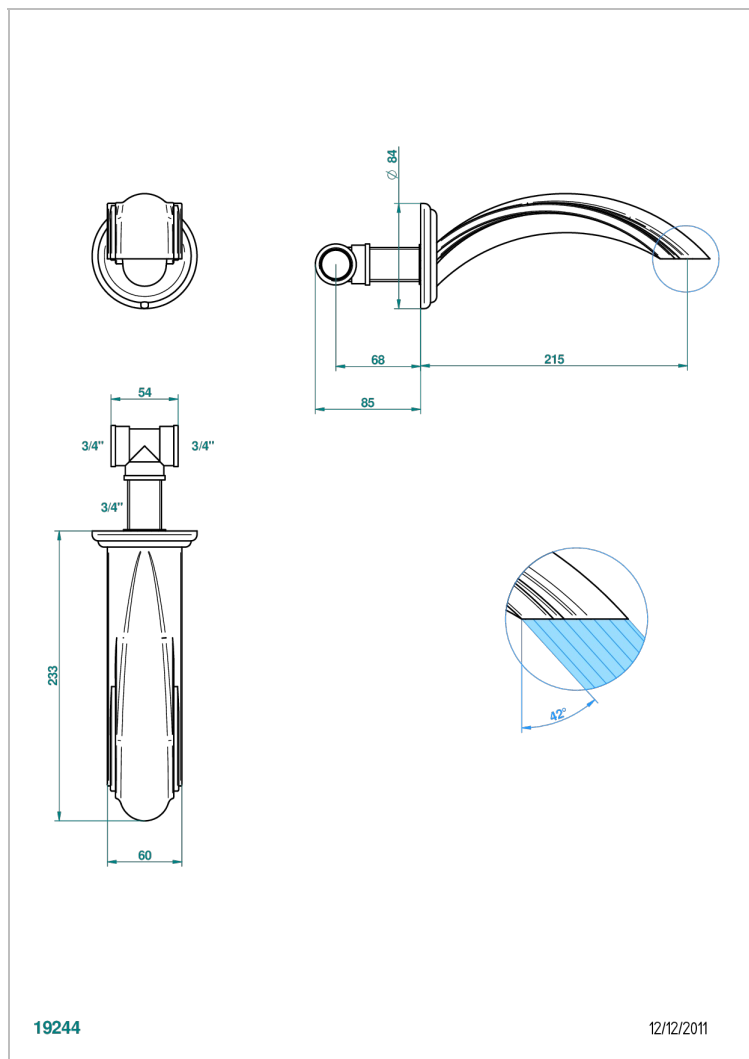

PANTHERE CLEAR CRYSTAL

A2H-22SG

Wall mounted super goliath bath spout

THG[®]
PARIS

CHARACTERISTIC

- Panthère Clear crystal
- Wall mounted super goliath bath spout

AVAILABLE FINITIONS

Antique nickel - H28
Black ceram - D30
Blush PVD - H62
Brass color PVD - H49
Brown bronze color PVD - F33
Gold color PVD - H52

Nickel color PVD - H55
Polished chrome (color finish) - A02
Polished chrome / Polished gold (color finish) - G02
Polished gold (color finish) - F01
Polished nickel - B01
Soft gold - F30

Soft matt gold - F31
Umber PVD - H66
Varnished matt antique red copper (color finish) - H07