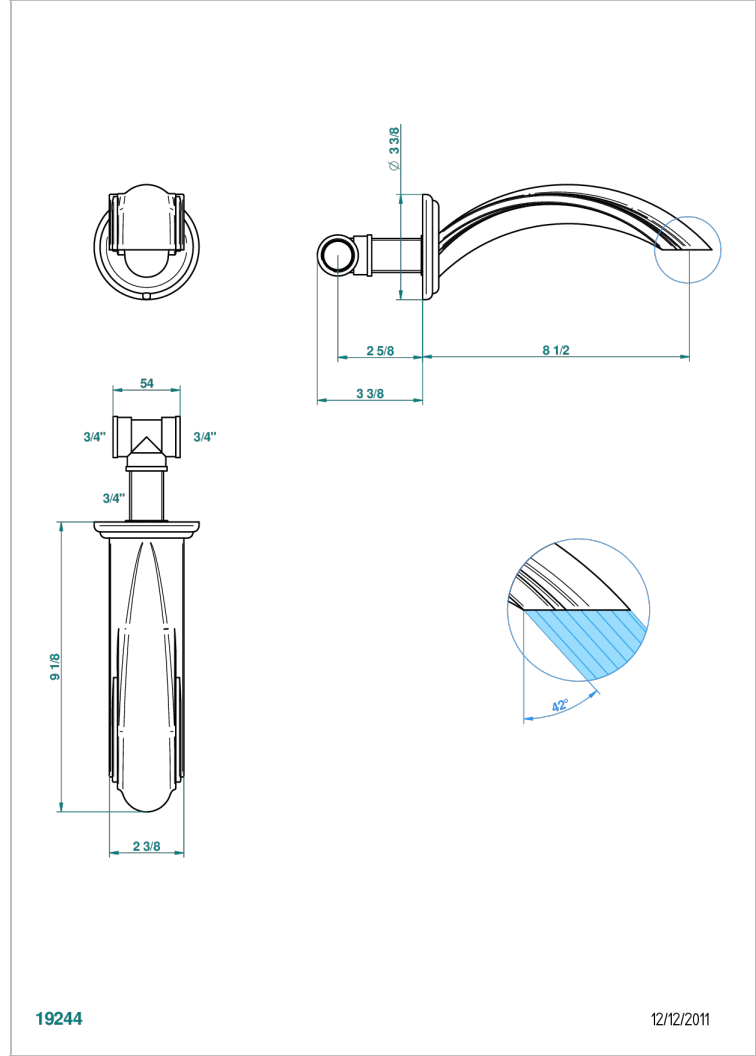

# PANTHERE CLEAR CRYSTAL

A2H-22SG

Wall mounted super goliath bath spout

THG<sup>®</sup>  
PARIS

19244

12/12/2011

## CHARACTERISTIC

- Panthere Clear crystal
- Wall mounted super goliath bath spout

## AVAILABLE FINITIONS

Antique nickel - H28  
Black ceram - D30  
Blush PVD - H62  
Brass color PVD - H49  
Brown bronze color PVD - F33  
Gold color PVD - H52

Graphite PVD - H64  
Lacquered light bronze - D01  
Matt Umber PVD - H67  
Matt blush PVD - H60  
Matt brass color PVD - H50  
Matt brown bronze color PVD - F34