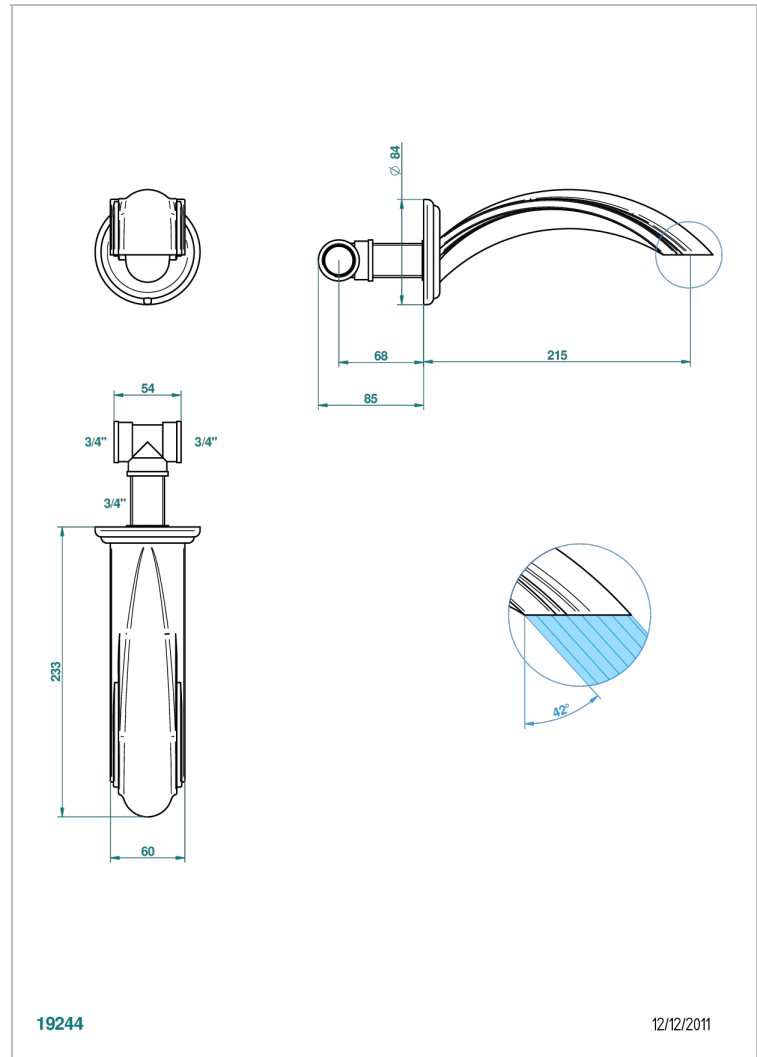

# SULLY LAPIS LAZULI

A1W-22SG

Wall mounted super goliath bath spout

THG<sup>®</sup>  
PARIS

## CHARACTERISTIC

- Sully Lapis Lazuli
- Wall mounted super goliath bath spout

## AVAILABLE FINITIONS

Antique nickel - H28  
Black ceram - D30  
Blush PVD - H62  
Brass color PVD - H49  
Brown bronze color PVD - F33  
Gold color PVD - H52

Graphite PVD - H64  
Matt Umber PVD - H67  
Matt blush PVD - H60  
Matt brass color PVD - H50  
Matt brown bronze color PVD - F34  
Matt chrome - C02