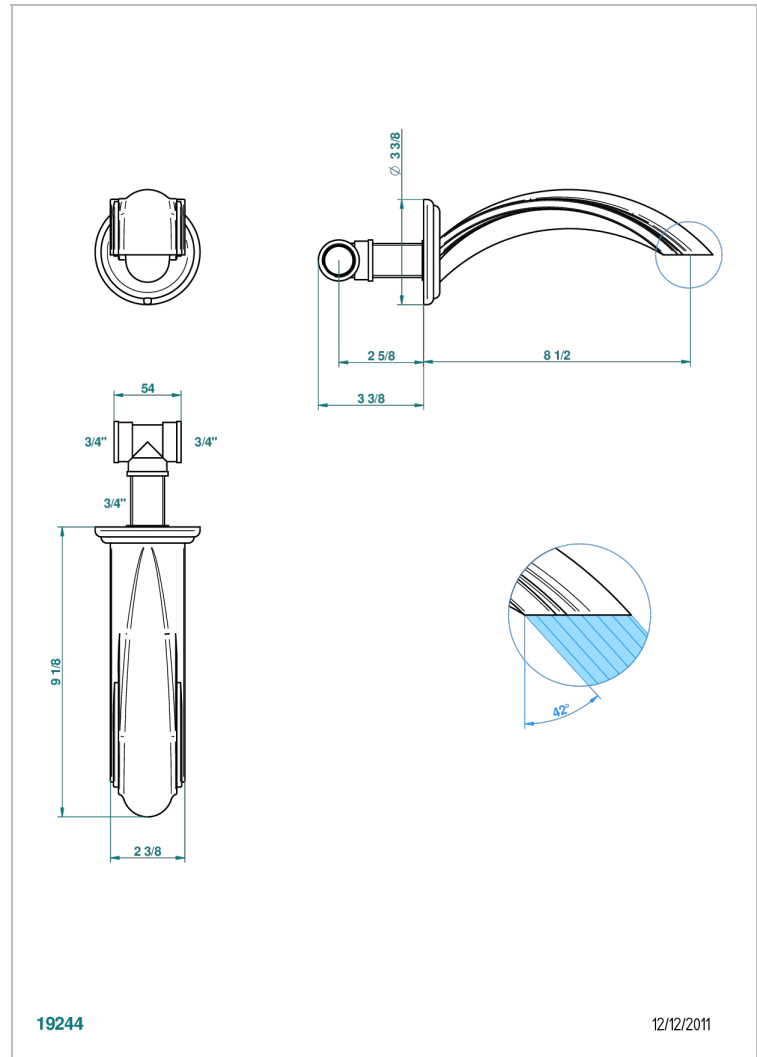

SULLY LAPIS LAZULI

A1W-22SG

Wall mounted super goliath bath spout

THG[®]
PARIS

19244

12/12/2011

CHARACTERISTIC

- Sully Lapis Lazuli
- Wall mounted super goliath bath spout

AVAILABLE FINITIONS

Antique nickel - H28
Black ceram - D30
Blush PVD - H62
Brass color PVD - H49
Brown bronze color PVD - F33
Gold color PVD - H52

Graphite PVD - H64
Matt Umber PVD - H67
Matt blush PVD - H60
Matt brass color PVD - H50
Matt brown bronze color PVD - F34
Matt chrome - C02

Matt gold - F07
Matt gold color PVD - H53
Matt graphite PVD - H65
Matt nickel (color finish) - C01
Matt nickel color PVD - H56
Nickel color PVD - H55

Polished chrome (color finish) - A02
Polished chrome / Polished gold (color finish) - G02
Polished gold (color finish) - F01
Polished nickel - B01
Soft gold - F30
Soft matt gold - F31
Umber PVD - H66