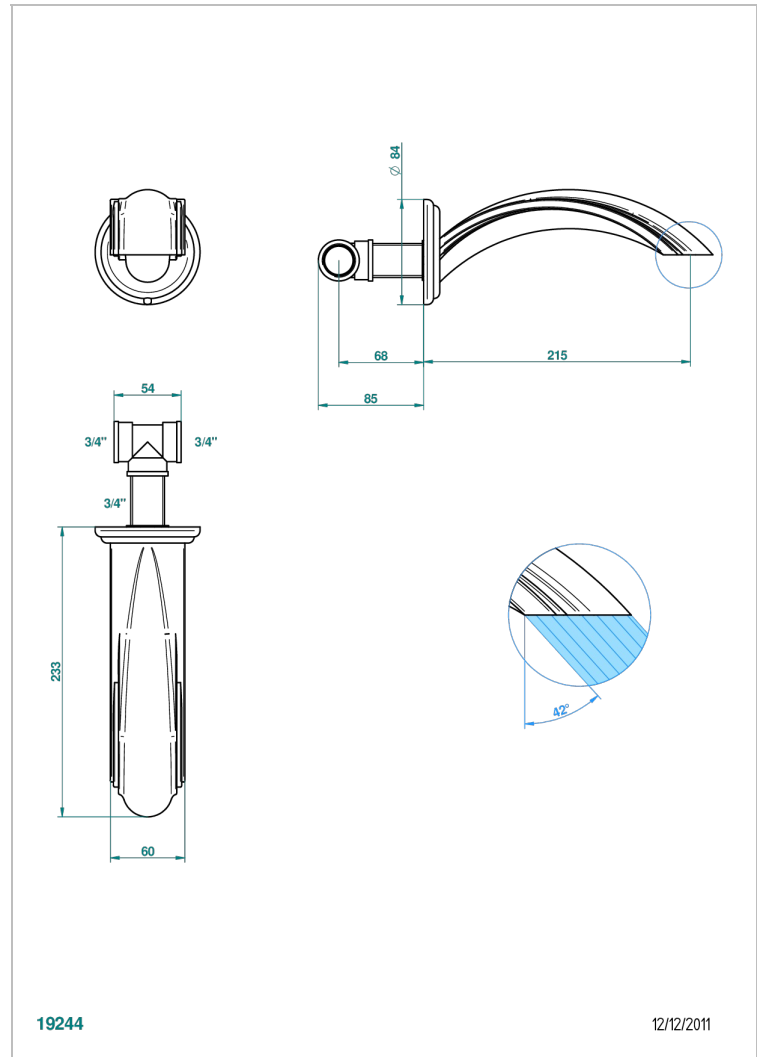

SULLY LAPIS LAZULI

A1W-22SG

Wall mounted super goliath bath spout

19244

12/12/2011

CHARACTERISTIC

- Sully Lapis Lazuli
- Wall mounted super goliath bath spout

AVAILABLE FINITIONS

Antique nickel - H28
Black ceram - D30
Blush PVD - H62
Brass color PVD - H49
Brown bronze color PVD - F33
Gold color PVD - H52

Graphite PVD - H64
Matt Umber PVD - H67
Matt blush PVD - H60
Matt brass color PVD - H50
Matt brown bronze color PVD - F34
Matt chrome - C02

Matt gold - F07
Matt gold color PVD - H53
Matt graphite PVD - H65
Matt nickel (color finish) - C01
Matt nickel color PVD - H56
Nickel color PVD - H55

Polished chrome (color finish) - A02
Polished chrome / Polished gold (color finish) - G02
Polished gold (color finish) - F01
Polished nickel - B01
Soft gold - F30
Soft matt gold - F31
Umber PVD - H66