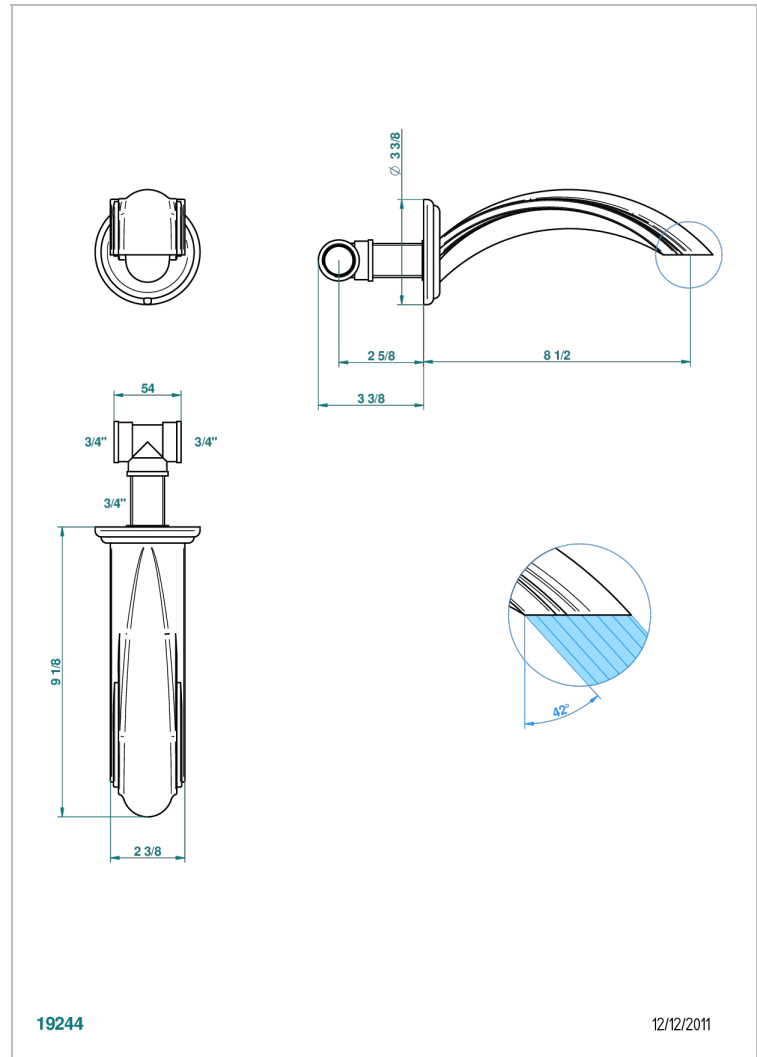

SULLY LAPIS LAZULI

A1W-22SG

Wall mounted super goliath bath spout

THG[®]
PARIS

CHARACTERISTIC

- Sully Lapis Lazuli
- Wall mounted super goliath bath spout

AVAILABLE FINITIONS

Antique nickel - H28
Black ceram - D30
Blush PVD - H62
Brass color PVD - H49
Brown bronze color PVD - F33
Gold color PVD - H52