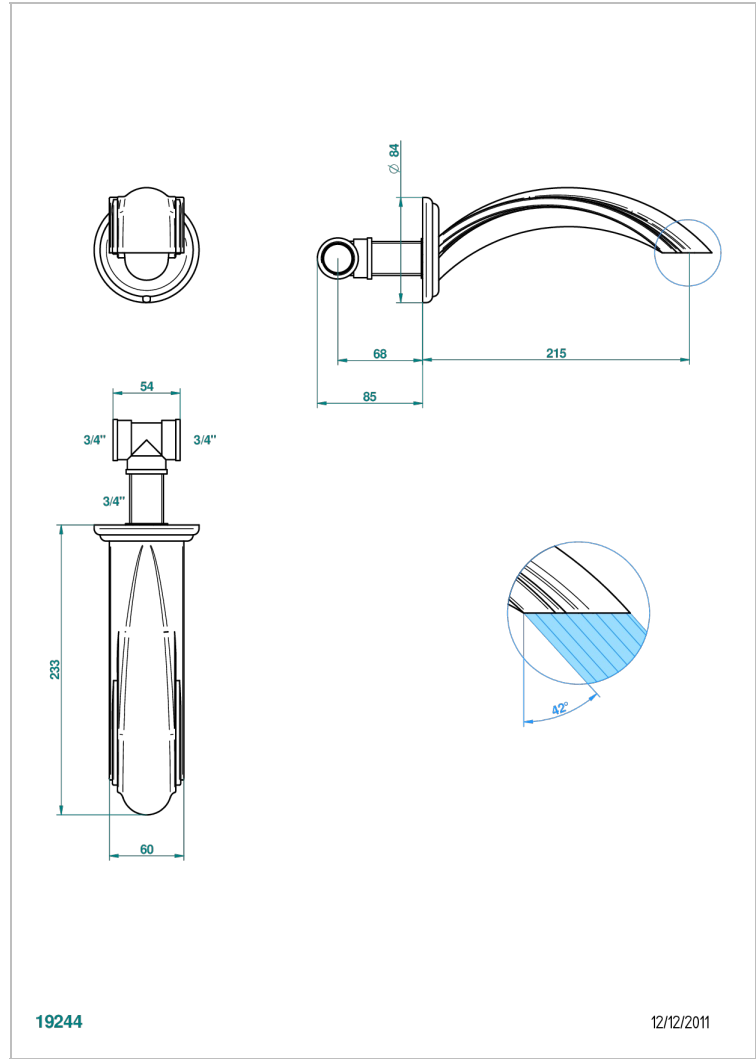

# CHEVERNY RED JASPER

A1U-22SG

Wall mounted super goliath bath spout

19244

12/12/2011

## CHARACTERISTIC

- Cheverny red Jasper
- Wall mounted super goliath bath spout

## AVAILABLE FINITIONS

Antique nickel - H28  
Black ceram - D30  
Blush PVD - H62  
Brass color PVD - H49  
Brown bronze color PVD - F33  
Gold color PVD - H52

Graphite PVD - H64  
Matt Umber PVD - H67  
Matt blush PVD - H60  
Matt brass color PVD - H50  
Matt brown bronze color PVD - F34  
Matt chrome - C02