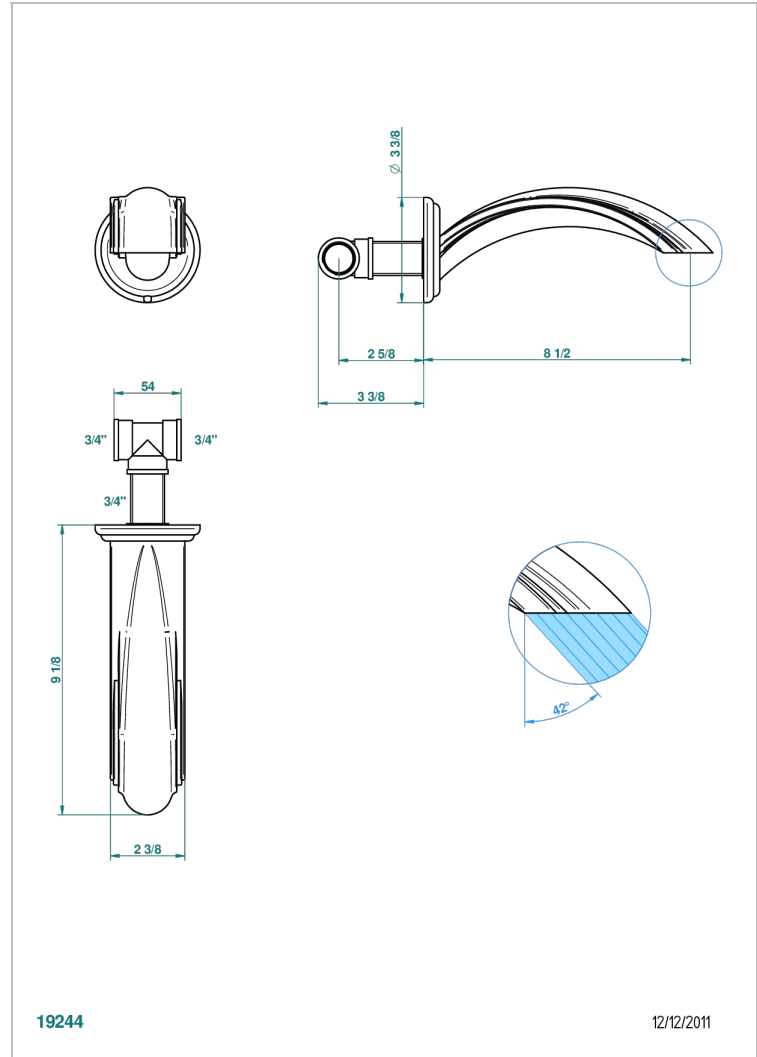

CHEVERNY RED JASPER

A1U-22SG

Wall mounted super goliath bath spout

19244

12/12/2011

CHARACTERISTIC

- Cheverny red Jasper
- Wall mounted super goliath bath spout

AVAILABLE FINITIONS

Antique nickel - H28
Black ceram - D30
Blush PVD - H62
Brass color PVD - H49
Brown bronze color PVD - F33
Gold color PVD - H52

Graphite PVD - H64
Matt Umber PVD - H67
Matt blush PVD - H60
Matt brass color PVD - H50
Matt brown bronze color PVD - F34
Matt chrome - C02