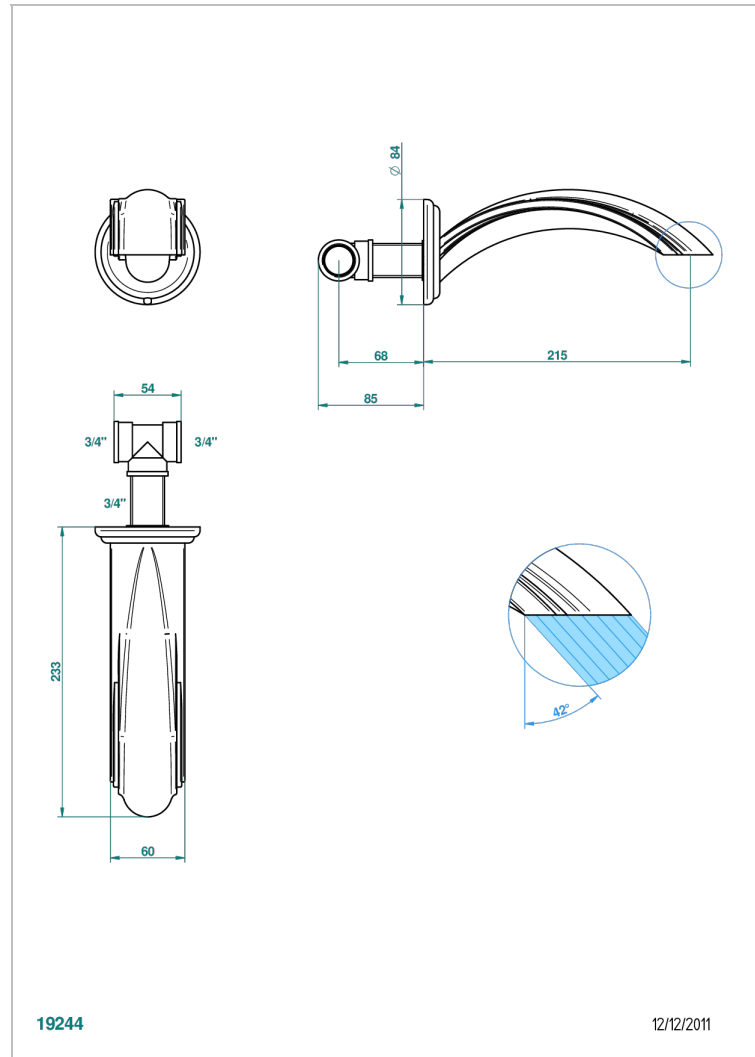

CHEVERNY RED JASPER

A1U-22SG

Wall mounted super goliath bath spout

19244

12/12/2011

CHARACTERISTIC

- Cheverny red Jasper
- Wall mounted super goliath bath spout

AVAILABLE FINITIONS

Antique nickel - H28
Black ceram - D30
Blush PVD - H62
Brass color PVD - H49
Brown bronze color PVD - F33
Gold color PVD - H52

Graphite PVD - H64
Matt Umber PVD - H67
Matt blush PVD - H60
Matt brass color PVD - H50
Matt brown bronze color PVD - F34
Matt chrome - C02