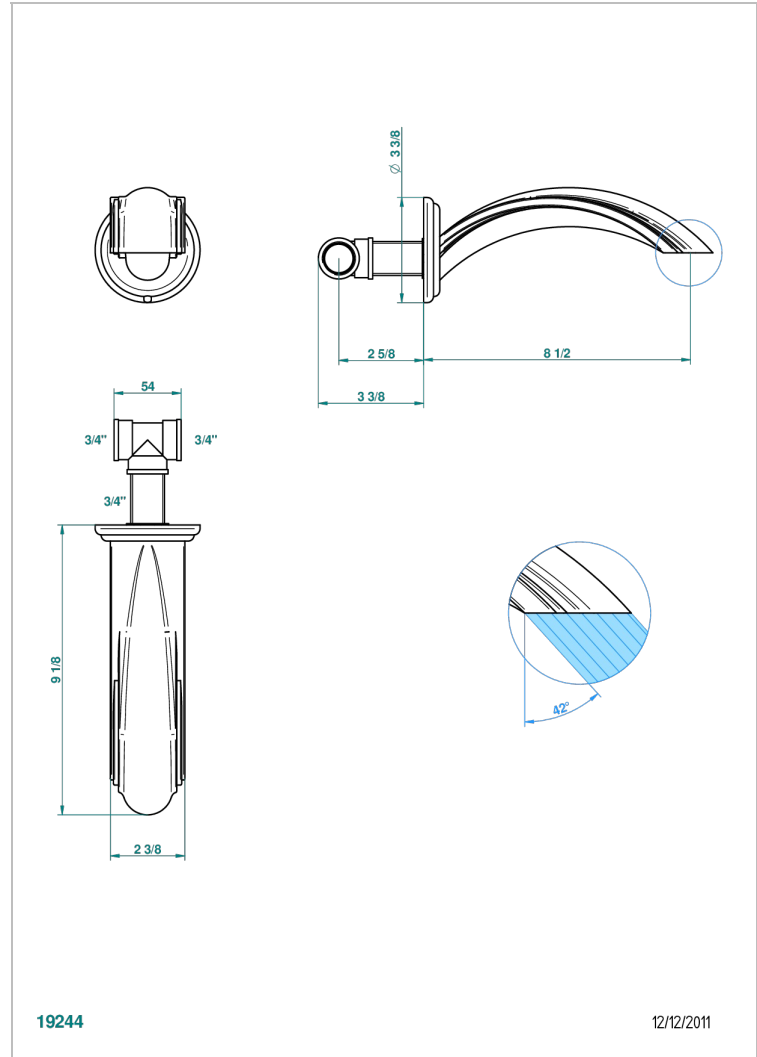

CHEVERNY RED JASPER

A1U-22SG

Wall mounted super goliath bath spout

CHARACTERISTIC

- Cheverny red Jasper
- Wall mounted super goliath bath spout

AVAILABLE FINITIONS

Antique nickel - H28
Black ceram - D30
Blush PVD - H62
Brass color PVD - H49
Brown bronze color PVD - F33
Gold color PVD - H52