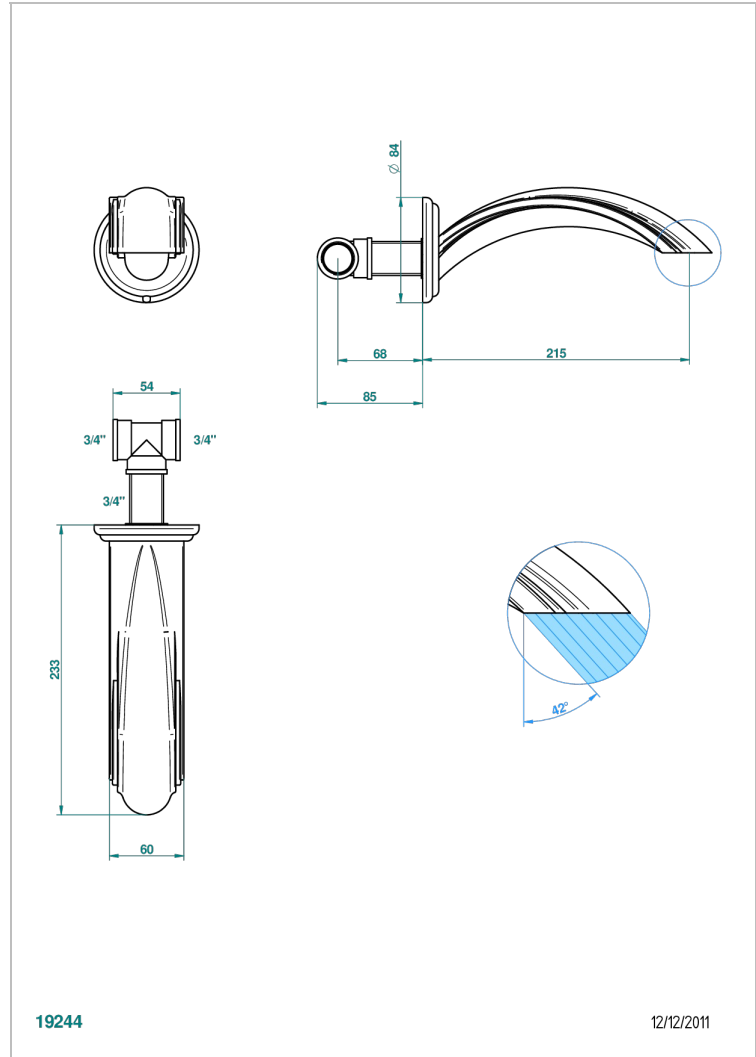

CHEVERNY LAPIS LAZULI

A1T-22SG

Wall mounted super goliath bath spout

19244

12/12/2011

CHARACTERISTIC

- Cheverny Lapis Lazuli
- Wall mounted super goliath bath spout

AVAILABLE FINITIONS

Antique nickel - H28
Black ceram - D30
Blush PVD - H62
Brass color PVD - H49
Brown bronze color PVD - F33
Gold color PVD - H52

Graphite PVD - H64
Matt Umber PVD - H67
Matt blush PVD - H60
Matt brass color PVD - H50
Matt brown bronze color PVD - F34
Matt chrome - C02

Matt gold - F07
Matt gold color PVD - H53
Matt graphite PVD - H65
Matt nickel (color finish) - C01
Matt nickel color PVD - H56
Nickel color PVD - H55

Polished chrome (color finish) - A02
Polished chrome / Polished gold (color finish) - G02
Polished gold (color finish) - F01
Polished nickel - B01
Soft gold - F30
Soft matt gold - F31
Umber PVD - H66