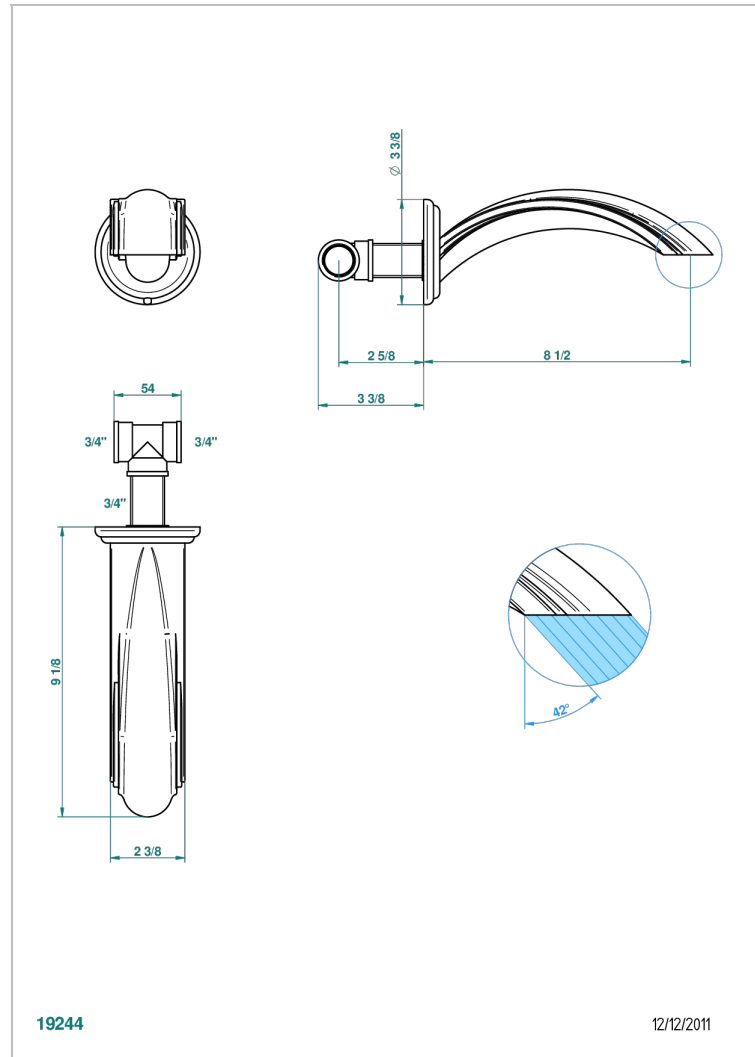

CHEVERNY LAPIS LAZULI

A1T-22SG

Wall mounted super goliath bath spout

THG[®]
PARIS

CHARACTERISTIC

- Cheverny Lapis Lazuli
- Wall mounted super goliath bath spout

AVAILABLE FINITIONS

Antique nickel - H28
Black ceram - D30
Blush PVD - H62
Brass color PVD - H49
Brown bronze color PVD - F33
Gold color PVD - H52