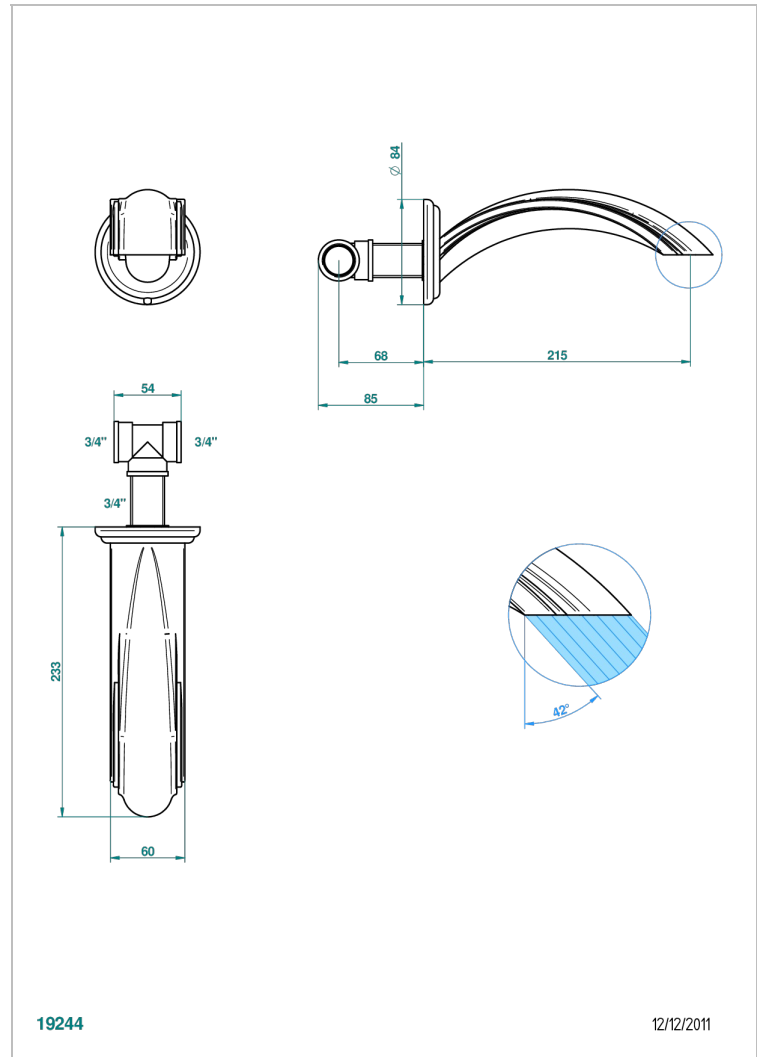

# CHEVERNY MALACHITE

A1S-22SG

Wall mounted super goliath bath spout

THG<sup>®</sup>  
PARIS

## CHARACTERISTIC

- Cheverny Malachite
- Wall mounted super goliath bath spout

## AVAILABLE FINITIONS

Antique nickel - H28  
Black ceram - D30  
Blush PVD - H62  
Brass color PVD - H49  
Brown bronze color PVD - F33  
Gold color PVD - H52

Graphite PVD - H64  
Matt Umber PVD - H67  
Matt blush PVD - H60  
Matt brass color PVD - H50  
Matt brown bronze color PVD - F34  
Matt chrome - C02