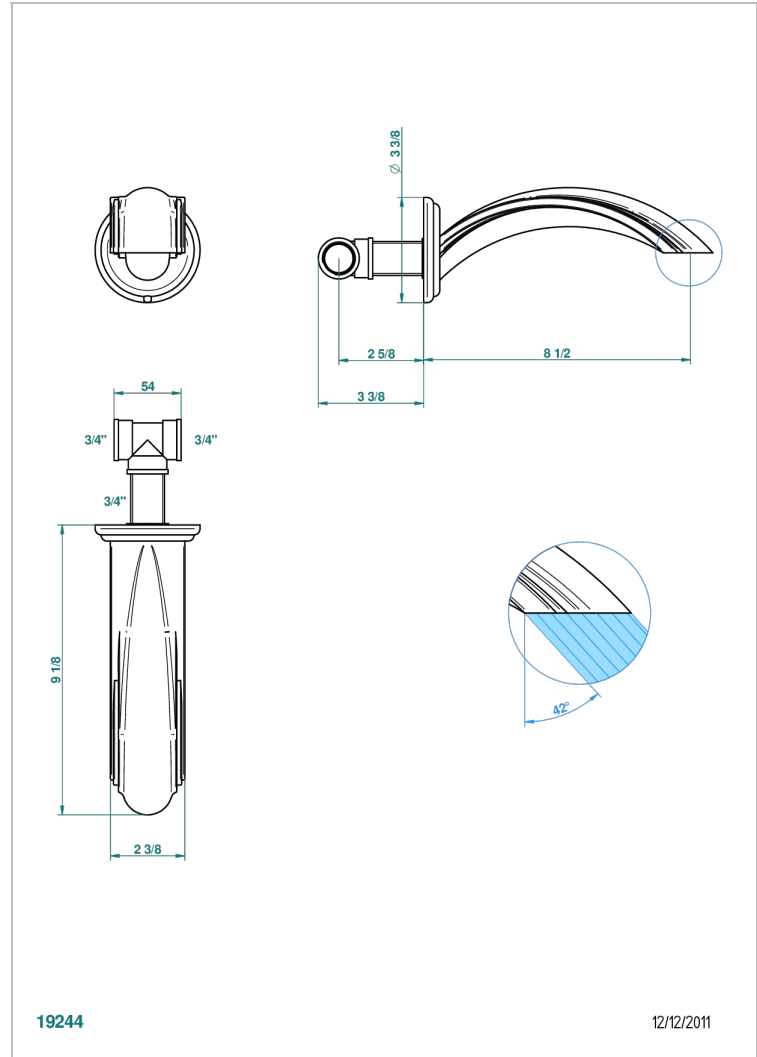

CHEVERNY MALACHITE

A1S-22SG

Wall mounted super goliath bath spout

19244

12/12/2011

CHARACTERISTIC

- Cheverny Malachite
- Wall mounted super goliath bath spout

AVAILABLE FINITIONS

Antique nickel - H28
Black ceram - D30
Blush PVD - H62
Brass color PVD - H49
Brown bronze color PVD - F33
Gold color PVD - H52

Graphite PVD - H64
Matt Umber PVD - H67
Matt blush PVD - H60
Matt brass color PVD - H50
Matt brown bronze color PVD - F34
Matt chrome - C02