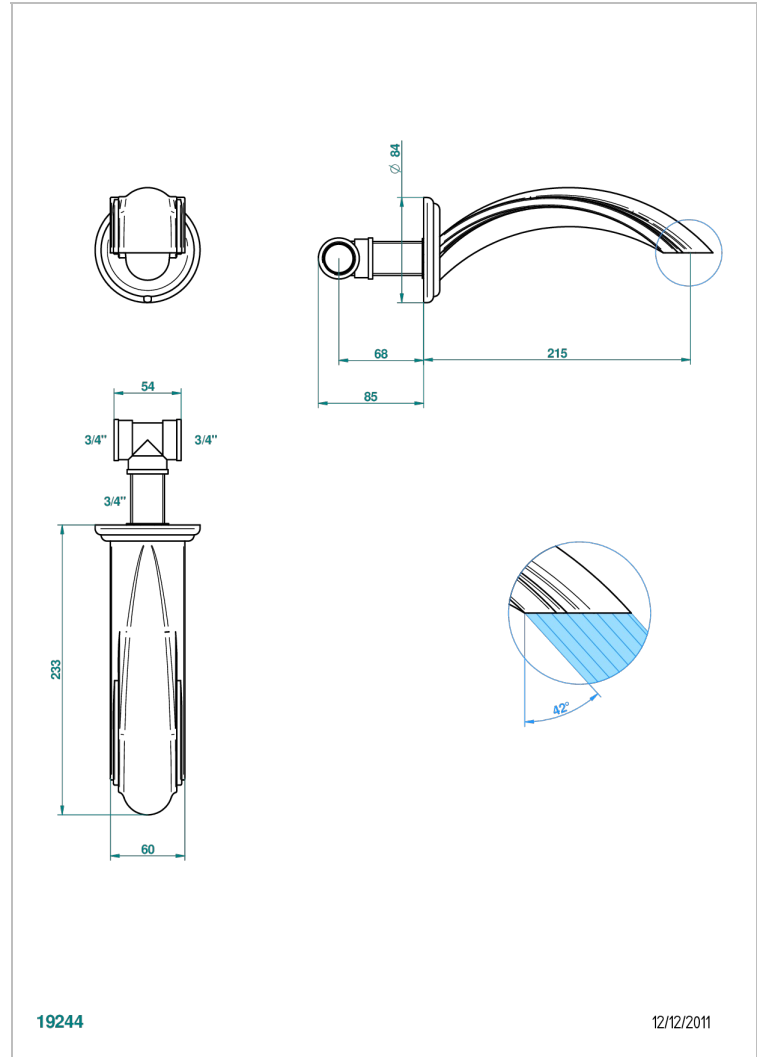

CHEVERNY MALACHITE

A1S-22SG

Wall mounted super goliath bath spout

CHARACTERISTIC

- Cheverny Malachite
- Wall mounted super goliath bath spout

AVAILABLE FINITIONS

Antique nickel - H28
Black ceram - D30
Blush PVD - H62
Brass color PVD - H49
Brown bronze color PVD - F33
Gold color PVD - H52