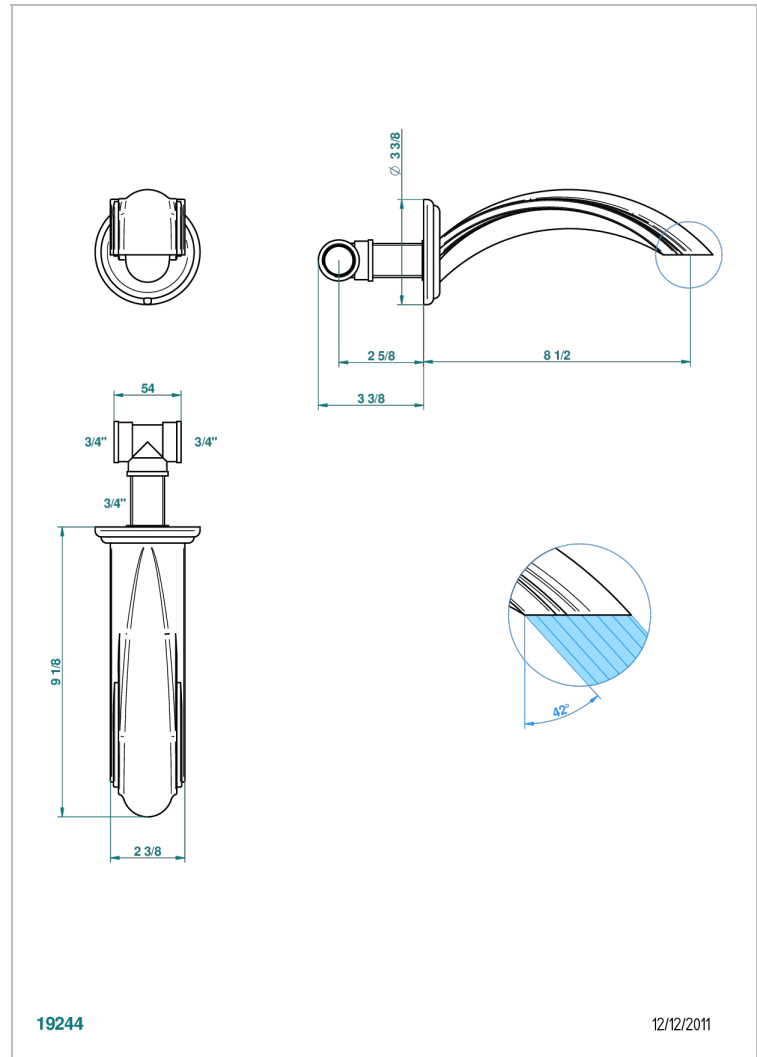

CHEVERNY MALACHITE

A1S-22SG

Wall mounted super goliath bath spout

CHARACTERISTIC

- Cheverny Malachite
- Wall mounted super goliath bath spout

AVAILABLE FINITIONS

Antique nickel - H28
Black ceram - D30
Blush PVD - H62
Brass color PVD - H49
Brown bronze color PVD - F33
Gold color PVD - H52