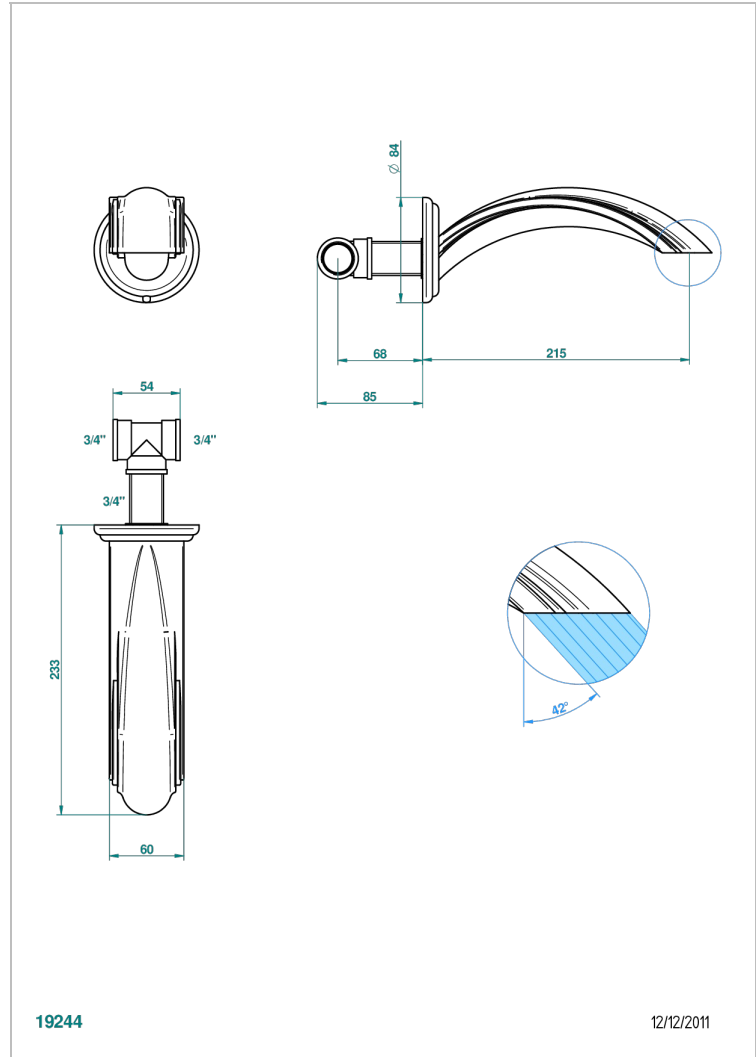

AMBOISE BLACK ONYX

A1M-22SG

Wall mounted super goliath bath spout

19244

12/12/2011

CHARACTERISTIC

- Amboise Black Onyx
- Wall mounted super goliath bath spout

AVAILABLE FINITIONS

Antique nickel - H28
Black ceram - D30
Blush PVD - H62
Brass color PVD - H49
Brown bronze color PVD - F33
Gold color PVD - H52

Graphite PVD - H64
Matt Umber PVD - H67
Matt blush PVD - H60
Matt brass color PVD - H50
Matt brown bronze color PVD - F34
Matt chrome - C02

Matt gold - F07
Matt gold color PVD - H53
Matt graphite PVD - H65
Matt nickel (color finish) - C01
Matt nickel color PVD - H56
Nickel color PVD - H55

Polished chrome (color finish) - A02
Polished chrome / Polished gold (color finish) - G02
Polished gold (color finish) - F01
Polished nickel - B01
Soft gold - F30
Soft matt gold - F31
Umber PVD - H66