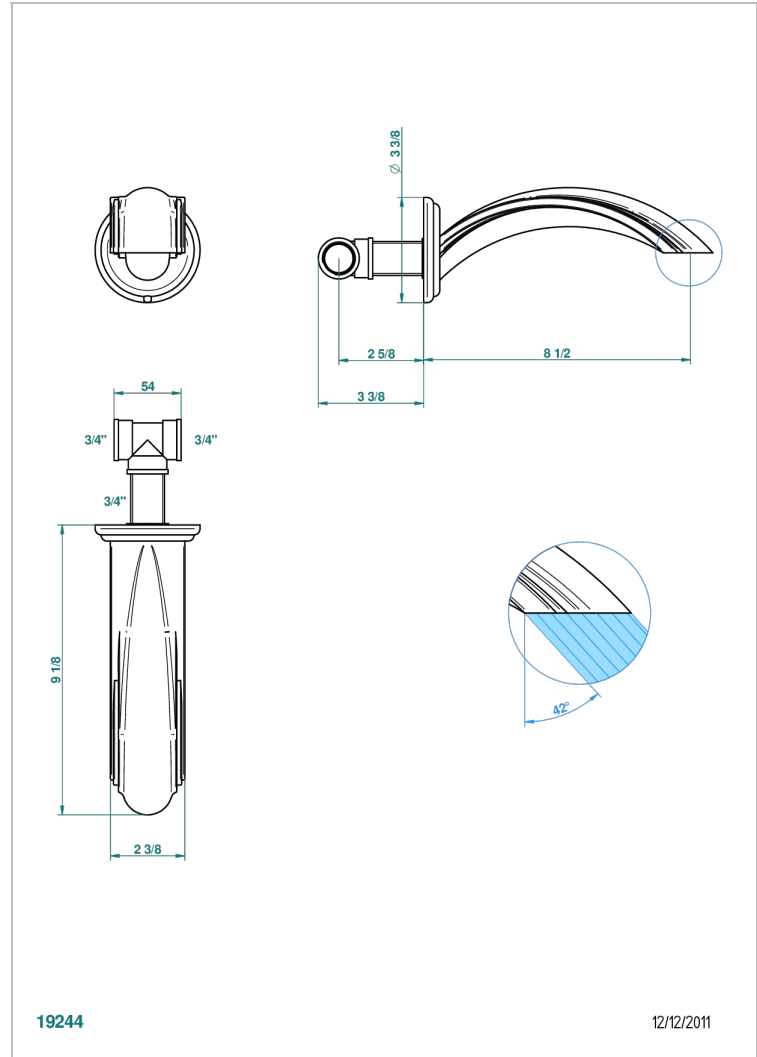

AMBOISE BLACK ONYX

A1M-22SG

Wall mounted super goliath bath spout

CHARACTERISTIC

- Amboise Black Onyx
- Wall mounted super goliath bath spout

AVAILABLE FINITIONS

Antique nickel - H28
Black ceram - D30
Blush PVD - H62
Brass color PVD - H49
Brown bronze color PVD - F33
Gold color PVD - H52