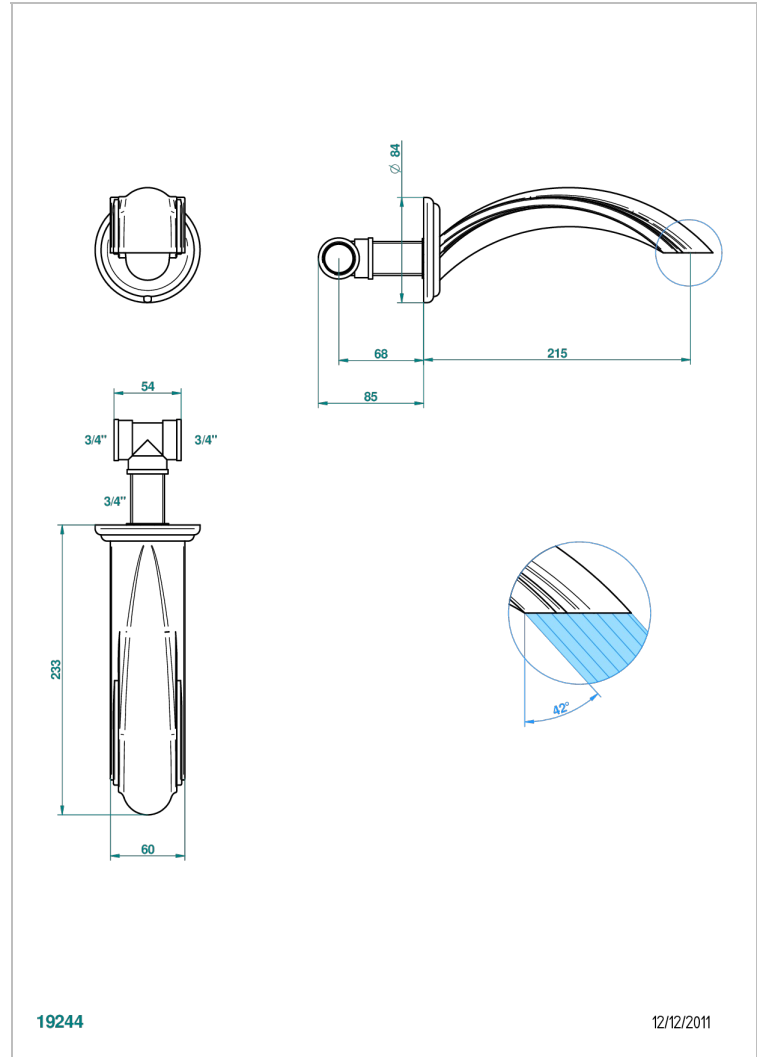

AMBOISE RED JASPER

A1L-22SG

Wall mounted super goliath bath spout

19244

12/12/2011

CHARACTERISTIC

- Amboise Red Jasper
- Wall mounted super goliath bath spout

AVAILABLE FINITIONS

Antique nickel - H28
Black ceram - D30
Blush PVD - H62
Brass color PVD - H49
Brown bronze color PVD - F33
Gold color PVD - H52

Graphite PVD - H64
Matt Umber PVD - H67
Matt blush PVD - H60
Matt brass color PVD - H50
Matt brown bronze color PVD - F34
Matt chrome - C02