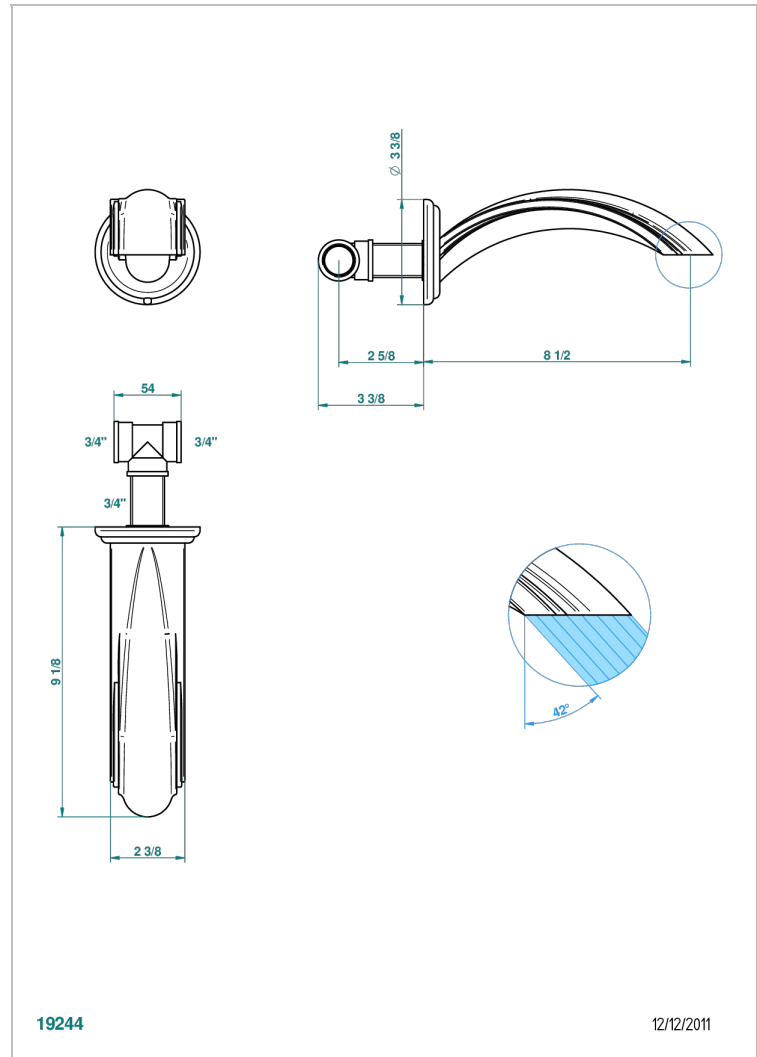

# AMBOISE RED JASPER

A1L-22SG

Wall mounted super goliath bath spout

## CHARACTERISTIC

- Amboise Red Jasper
- Wall mounted super goliath bath spout

## AVAILABLE FINITIONS

Antique nickel - H28  
Black ceram - D30  
Blush PVD - H62  
Brass color PVD - H49  
Brown bronze color PVD - F33  
Gold color PVD - H52

Graphite PVD - H64  
Matt Umber PVD - H67  
Matt blush PVD - H60  
Matt brass color PVD - H50  
Matt brown bronze color PVD - F34  
Matt chrome - C02