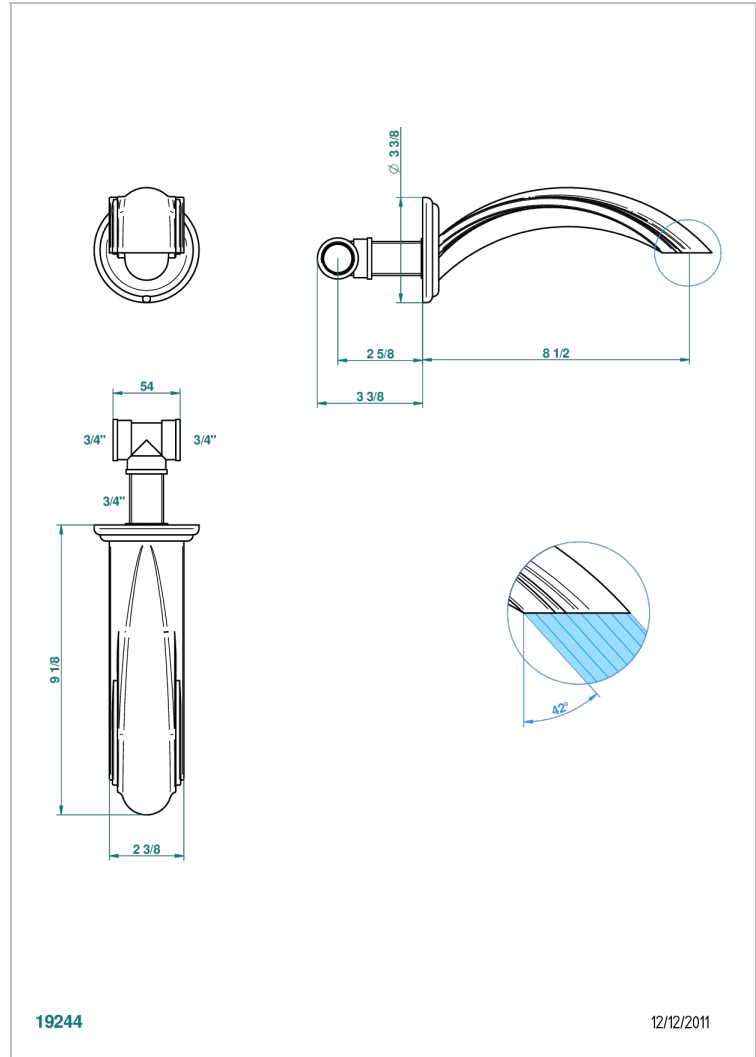

AMBOISE LAPIS LAZULI

A1K-22SG

Wall mounted super goliath bath spout

CHARACTERISTIC

- Amboise Lapis Lazuli
- Wall mounted super goliath bath spout

AVAILABLE FINITIONS

Antique nickel - H28
Black ceram - D30
Blush PVD - H62
Brass color PVD - H49
Brown bronze color PVD - F33
Gold color PVD - H52