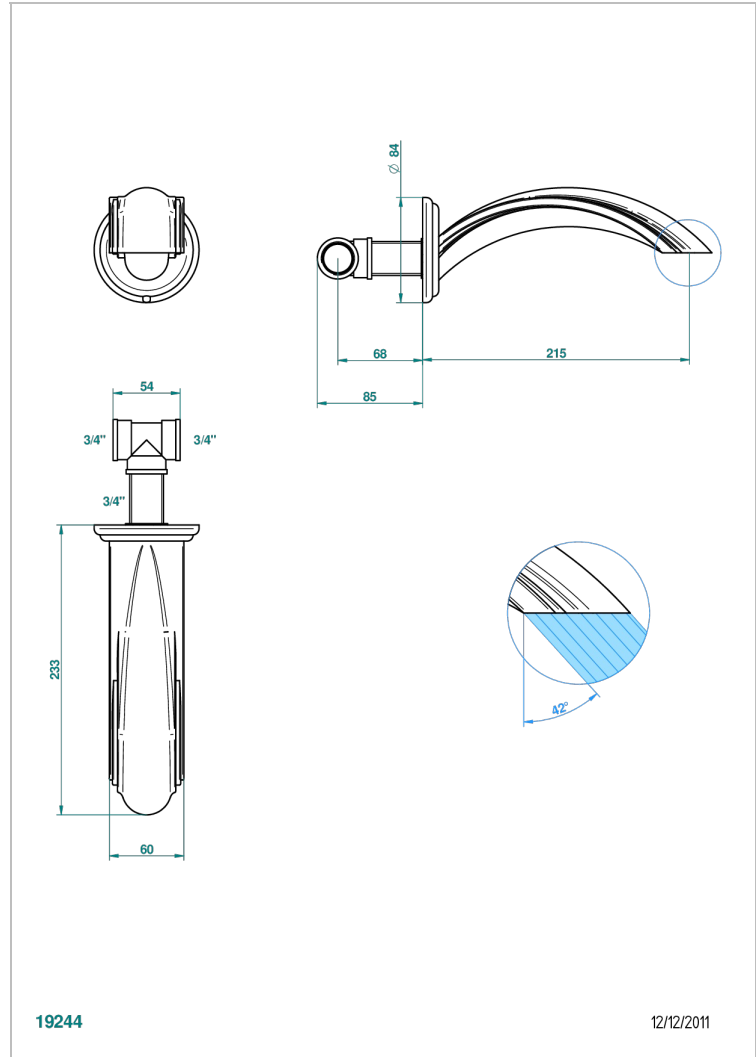

AMBOISE LAPIS LAZULI

A1K-22SG

Wall mounted super goliath bath spout

19244

12/12/2011

CHARACTERISTIC

- Amboise Lapis Lazuli
- Wall mounted super goliath bath spout

AVAILABLE FINITIONS

Antique nickel - H28
Black ceram - D30
Blush PVD - H62
Brass color PVD - H49
Brown bronze color PVD - F33
Gold color PVD - H52

Graphite PVD - H64
Matt Umber PVD - H67
Matt blush PVD - H60
Matt brass color PVD - H50
Matt brown bronze color PVD - F34
Matt chrome - C02

Matt gold - F07
Matt gold color PVD - H53
Matt graphite PVD - H65
Matt nickel (color finish) - C01
Matt nickel color PVD - H56
Nickel color PVD - H55

Polished chrome (color finish) - A02
Polished chrome / Polished gold (color finish) - G02
Polished gold (color finish) - F01
Polished nickel - B01
Soft gold - F30
Soft matt gold - F31
Umber PVD - H66