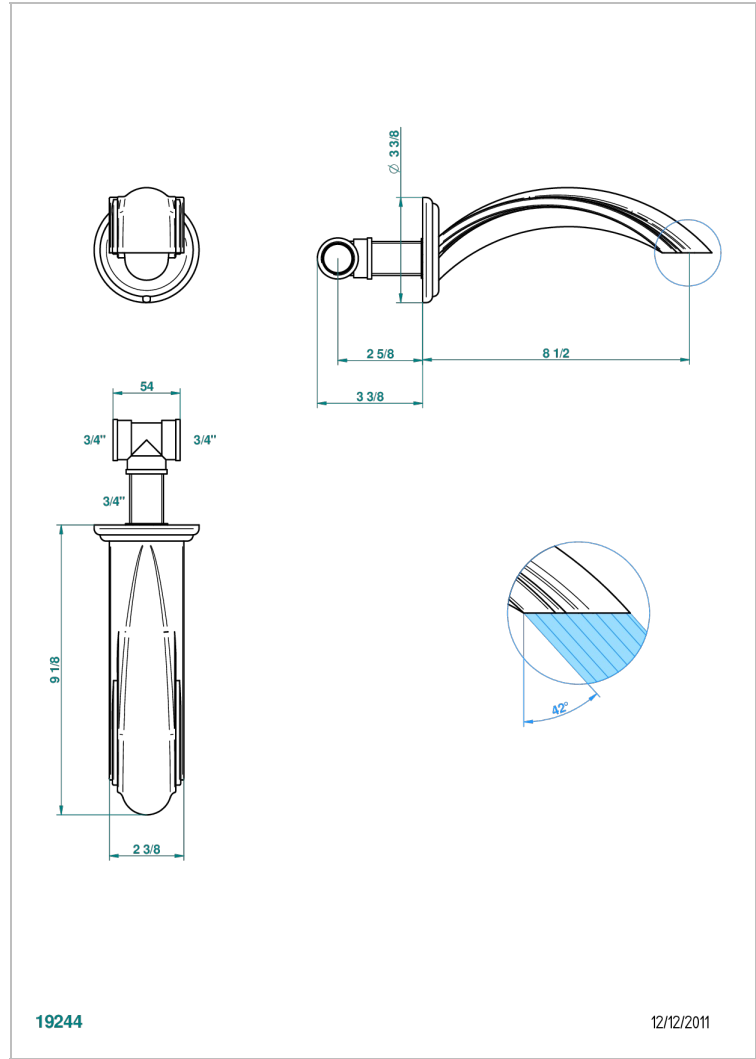

# AMBOISE LAPIS LAZULI

A1K-22SG

Wall mounted super goliath bath spout

19244

12/12/2011

## CHARACTERISTIC

- Amboise Lapis Lazuli
- Wall mounted super goliath bath spout

## AVAILABLE FINITIONS

Antique nickel - H28  
Black ceram - D30  
Blush PVD - H62  
Brass color PVD - H49  
Brown bronze color PVD - F33  
Gold color PVD - H52

Graphite PVD - H64  
Matt Umber PVD - H67  
Matt blush PVD - H60  
Matt brass color PVD - H50  
Matt brown bronze color PVD - F34  
Matt chrome - C02