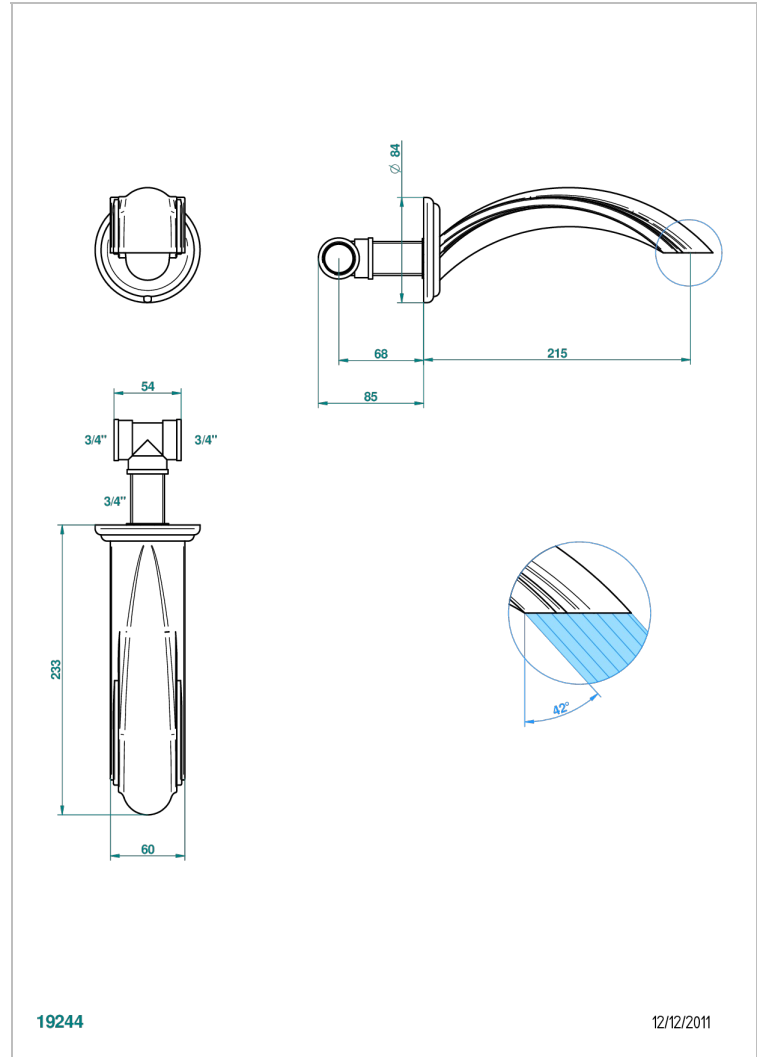

AMBOISE MALACHITE

A1J-22SG

Wall mounted super goliath bath spout

19244

12/12/2011

CHARACTERISTIC

- Amboise Malachite
- Wall mounted super goliath bath spout

AVAILABLE FINITIONS

Antique nickel - H28
Black ceram - D30
Blush PVD - H62
Brass color PVD - H49
Brown bronze color PVD - F33
Gold color PVD - H52

Graphite PVD - H64
Matt Umber PVD - H67
Matt blush PVD - H60
Matt brass color PVD - H50
Matt brown bronze color PVD - F34
Matt chrome - C02